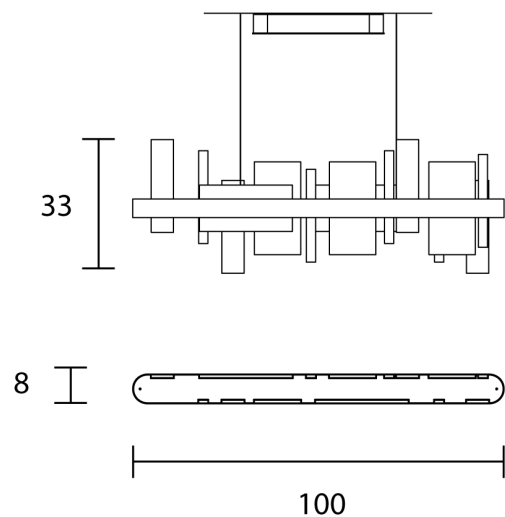

## Ribbon Linear Pendant

by Oriano Favaretto

Perfectly suited to feature lighting applications, the Ribbon linear pendant expresses contemporary minimalism through simple lines and materials. Plate glass panels of varying sizes are arranged on a horizontal plane and encircled by a painted metal "ribbon" for a uniquely sculptural form. The frame houses a dimmable LED source that provides diffused illumination upwards and downwards. Frame available in burnished brass or matte black finish with transparent glass plates. Designed by Oriano Favaretto and made in Italy.

<b>Designer</b>	Oriano Favaretto
<b>Supplier</b>	Masiero
<b>Country</b>	Italy
<b>SKU</b>	MAS S/RIBBON/S100/BURNISED/TRANS
<b>Size</b>	S100
<b>Frame Finish</b>	Burnished

Product Dimensions

<b>Weight</b>	15kg	<b>Materials</b>	Painted metal frame with plate glass diffusers	<b>Source</b>	9.36W UP + 21.1W DOWN LED
<b>Colour Temp</b>	3000K	<b>Output</b>	1235lm UP + 2781lm DOWN	<b>CRI</b>	>90
<b>Emission</b>	Up + Down	<b>Dimming</b>	0-10V	<b>Notes</b>	150cm cable drop