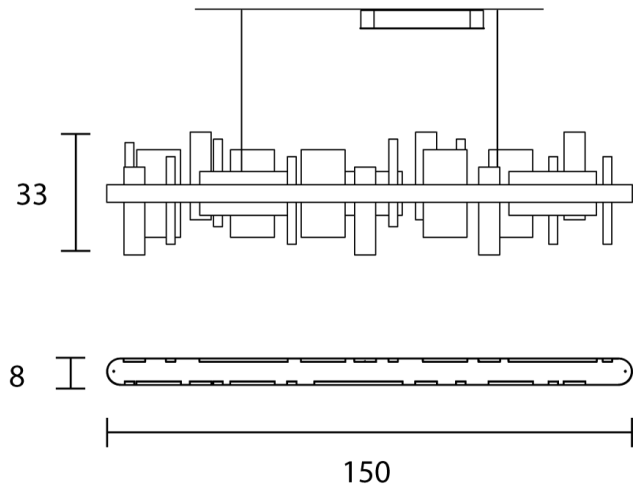

## Ribbon Linear Pendant

by Oriano Favaretto

Perfectly suited to feature lighting applications, the Ribbon linear pendant expresses contemporary minimalism through simple lines and materials. Plate glass panels of varying sizes are arranged on a horizontal plane and encircled by a painted metal "ribbon" for a uniquely sculptural form. The frame houses a dimmable LED source that provides diffused illumination upwards and downwards. Frame available in burnished brass or matte black finish with transparent glass plates. Designed by Oriano Favaretto and made in Italy.

<b>Designer</b>	Oriano Favaretto
<b>Supplier</b>	Masiero
<b>Country</b>	Italy
<b>SKU</b>	MAS S/RIBBON/S150/BURNISED/TRANS
<b>Size</b>	S150
<b>Frame Finish</b>	Burnished

Product Dimensions

<b>Weight</b>	18kg	<b>Materials</b>	Painted metal frame with plate glass diffusers	<b>Source</b>	17W UP + 33.5W DOWN LED
<b>Colour Temp</b>	3000K	<b>Output</b>	1854lm UP + 4326lm DOWN	<b>CRI</b>	>90
<b>Emission</b>	Up + Down	<b>Dimming</b>	0-10V	<b>Notes</b>	150cm cable drop