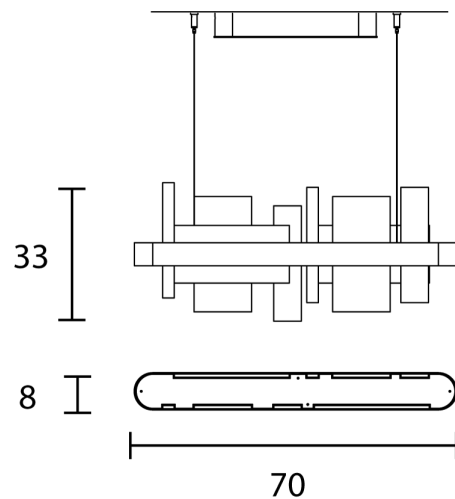

MAS S/RIBBON/S70/BURNISED/TRANS

Ribbon Linear Pendant

by Oriano Favaretto

Perfectly suited to feature lighting applications, the Ribbon linear pendant expresses contemporary minimalism through simple lines and materials. Plate glass panels of varying sizes are arranged on a horizontal plane and encircled by a painted metal "ribbon" for a uniquely sculptural form. The frame houses a dimmable LED source that provides diffused illumination upwards and downwards. Frame available in burnished brass or matte black finish with transparent glass plates. Designed by Oriano Favaretto and made in Italy.

Designer	Oriano Favaretto
Supplier	Masiero
Country	Italy
SKU	MAS S/RIBBON/S70/BURNISED/TRANS
Size	S70
Frame Finish	Burnished

Product Dimensions

Weight	10kg
Colour Temp	3000K
Emission	Up + Down

Materials	Painted metal frame with plate glass diffusers
Output	927lm UP + 2008lm DOWN
Dimming	0-10V

Source	7W UP + 15W DOWN LED
CRI	>90
Notes	150cm cable drop