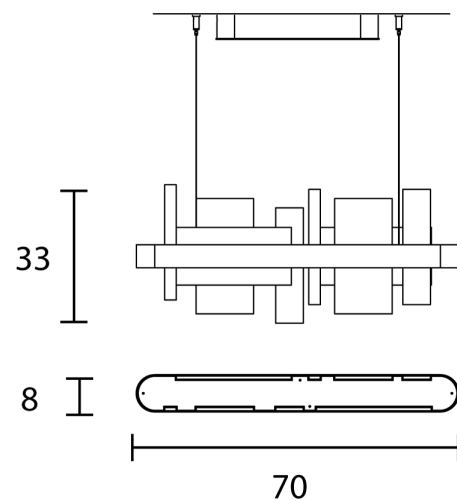

MAS S/RIBBON/S70/BURNISED/TRANS

Ribbon Linear Pendant

by Oriano Favaretto

Perfectly suited to feature lighting applications, the Ribbon linear pendant expresses contemporary minimalism through simple lines and materials. Plate glass panels of varying sizes are arranged on a horizontal plane and encircled by a painted metal "ribbon" for a uniquely sculptural form. The frame houses a dimmable LED source that provides diffused illumination upwards and downwards. Frame available in burnished brass or matte black finish with transparent glass plates. Designed by Oriano Favaretto and made in Italy.

Designer	Oriano Favaretto
Supplier	Masiero
Country	Italy
SKU	MAS S/RIBBON/S70/BURNISED/TRANS
Size	S70
Frame Finish	Burnished

Product Dimensions

Weight	10kg	Materials	Painted metal frame with plate glass diffusers	Source	7W UP + 15W DOWN LED
Colour Temp	3000K	Output	927lm UP + 2008lm DOWN	CRI	>90
Emission	Up + Down	Dimming	0-10V	Notes	150cm cable drop