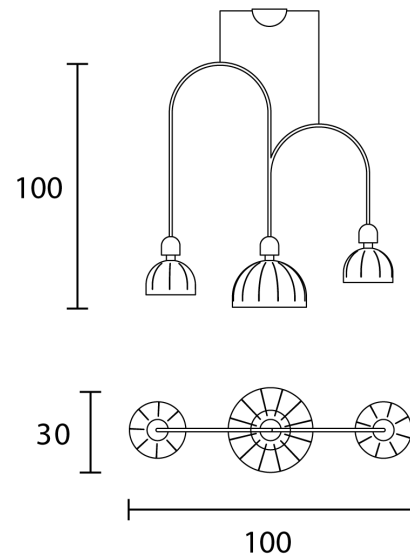

MAS S/CUPOLE/BIL3/DARK GREY/WHITE

Cupole BIL 3 Pendant

by Marco Zito

Cupole is a tribute to the skyline of Venice. Inspired by the churches that trace romantic curves across the Venetian horizon, Cupole's clean dome shape is accented with linear apertures which reveal the light source. Composed of a painted metal dome with an inbuilt LED. This three-light version of the Cupole pendant is ideal for feature lighting applications. Available in a variety of internal and external finish combinations. Made in Italy by Masiero.

Designer	Marco Zito
Supplier	Masiero
Country	Italy
SKU	MAS S/CUPOLE/BIL3/DARK GREY/WHITE
Exterior Finish	Embossed Dark Grey
Interior Finish	White

Product Dimensions

Weight	15.5kg
Colour Temp	3000K
Dimming	1-10v + PUSH

Materials	Painted metal structure
Output	2550lm

Source	18W LED
CRI	>90