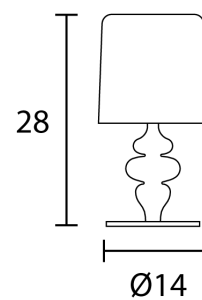

MAS LT/EVA/TL1/P/DARK GREY

Eva Table Lamp

by Masiero Lab

The Eva collection magnificently embodies a modern interpretation of classic chandeliers. Like a blossoming flower, Eva enchants with fluid sinuosity and conveys a sense of calm. The table lamp features a resin and polyurethane frame with an aluminium lampshade, accentuating its modern aesthetic. Available in three sizes and a variety of finish options.

Designer	Masiero Lab
Supplier	Masiero
Country	Italy
SKU	MAS LT/EVA/TL1/P/DARK GREY
Finish	Dark Grey
Size	Small

Product Dimensions

Weight	1.5kg	Materials	Resin and polyurethane frame with aluminium shade	Source	1 x E27 20W MAX
---------------	-------	------------------	---------------------------------------------------	---------------	-----------------