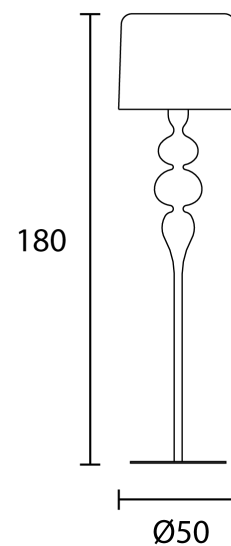

## Eva Floor Lamp

by Masiero Lab

The Eva collection magnificently embodies a modern interpretation of classic chandeliers. Like a blossoming flower, Eva enchants with fluid sinuosity and conveys a sense of calm. The floor lamp features a resin and polyurethane frame with an aluminium lampshade, accentuating its modern aesthetic. Available in a variety of finish options.

### Product Dimensions

**Weight** 24kg

**Materials** Resin and polyurethane frame with aluminium shade

**Source** 3 x E27 20W + 1 x E14 10W MAX