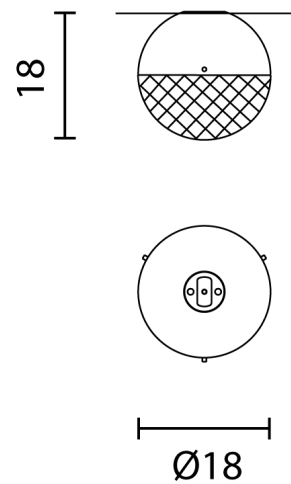

MAS PL/IGLU/PL18/BRONZE/GOLD MESH

Iglu Ceiling Light

by Oriano Favaretto

Iglu is an intuition born from observing the perfection of the sphere. A mesh grate seamlessly completes the metal sphere and shields the light source, creating a pattern of light and shadow. Metal structure painted with brushed patina. Designed by Oriano Favaretto and made in Italy.

Designer	Oriano Favaretto
Supplier	Masiero
Country	Italy
SKU	MAS PL/IGLU/PL18/BRONZE/GOLD MESH
Size	PL18

Product Dimensions

Weight	0.5kg	Materials	Brushed bronze patina with gold metal mesh diffuser	Source	11.4W LED
Colour Temp	3000K	Output	1450lm	CRI	>90
Dimming	Non-dimmable				