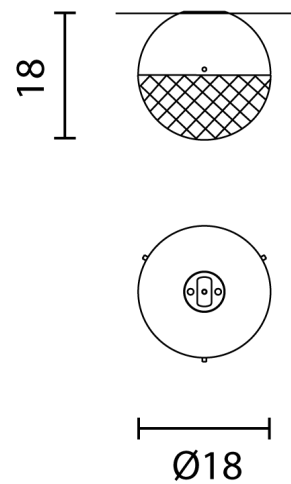

MAS PL/IGLU/PL18/BRONZE/GOLD MESH

Iglu Ceiling Light

by Oriano Favaretto

Iglu is an intuition born from observing the perfection of the sphere. A mesh grate seamlessly completes the metal sphere and shields the light source, creating a pattern of light and shadow. Metal structure painted with brushed patina. Designed by Oriano Favaretto and made in Italy.

| | |
|-----------------|-----------------------------------|
| Designer | Oriano Favaretto |
| Supplier | Masiero |
| Country | Italy |
| SKU | MAS PL/IGLU/PL18/BRONZE/GOLD MESH |
| Size | PL18 |

Product Dimensions