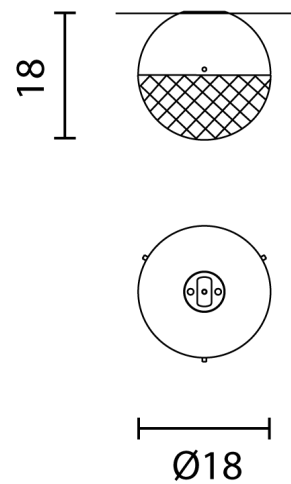

MAS PL/IGLU/PL18/BRONZE/GOLD MESH

Iglu Ceiling Light

by Oriano Favaretto

Iglu is an intuition born from observing the perfection of the sphere. A mesh grate seamlessly completes the metal sphere and shields the light source, creating a pattern of light and shadow. Metal structure painted with brushed patina. Designed by Oriano Favaretto and made in Italy.

Designer	Oriano Favaretto
Supplier	Masiero
Country	Italy
SKU	MAS PL/IGLU/PL18/BRONZE/GOLD MESH
Size	PL18

Product Dimensions

Weight	0.5kg
Colour Temp	3000K
Dimming	Non-dimmable

Materials	Brushed bronze patina with gold metal mesh diffuser
Output	1450lm