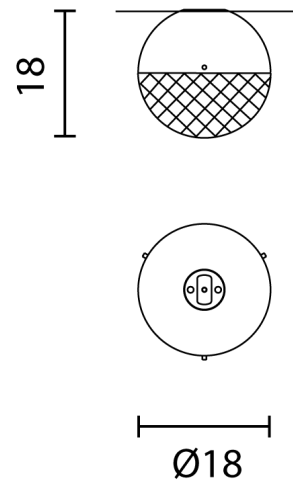

<b>Designer</b>	Oriano Favaretto
<b>Supplier</b>	Masiero
<b>Country</b>	Italy
<b>SKU</b>	MAS PL/IGLU/PL18/BRONZE/GOLD MESH
<b>Size</b>	PL18

### Product Dimensions

<b>Weight</b>	0.5kg
<b>Colour Temp</b>	3000K
<b>Dimming</b>	Non-dimmable

<b>Materials</b>	Brushed bronze patina with gold metal mesh diffuser
<b>Output</b>	1450lm

<b>Source</b>	11.4W LED
<b>CRI</b>	>90