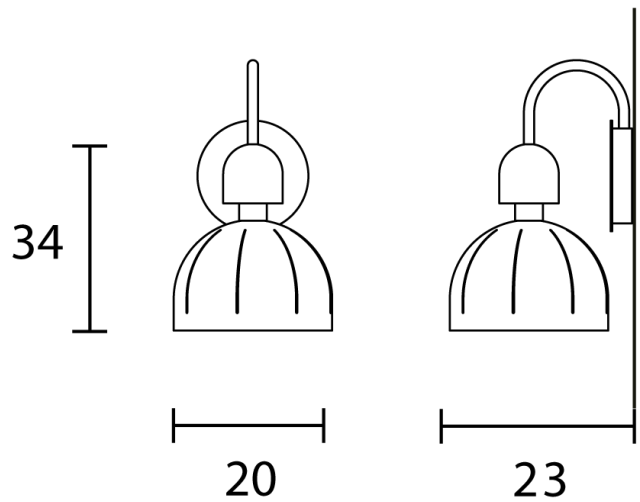

## Cupole Wall Light

by Marco Zito

The Cupole wall light is a tribute to the skyline of Venice. Inspired by the churches that trace romantic curves across the Venetian horizon, Cupole's clean dome shape is accented with linear apertures which reveal the light source. Composed of a painted metal dome with an inbuilt LED. Cupole is available in a variety of finishes. Made in Italy by Masiero.

<b>Designer</b>	Marco Zito
<b>Supplier</b>	Masiero
<b>Country</b>	Italy
<b>SKU</b>	MAS A/CUPOLE/BURGUNDY/WHITE
<b>Exterior Finish</b>	Burgundy
<b>Interior Finish</b>	White

Product Dimensions

<b>Weight</b>	12kg
<b>Colour Temp</b>	3000K
<b>Dimming</b>	1-10v + PUSH