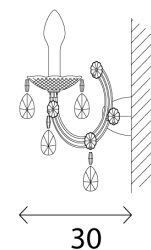

MAS A/DRYLIGHT/A2/RGB-W/EXTREME

Drylight Wall Light

by Masiero Lab

Drylight is a patented lighting collection from Masiero that reproduces the iconic Venetian chandelier for outdoor use. Drylight is the result of years of research carried out by Masiero's R&D department, with each item in the collection featuring an IP66 protection index. They are protected against water, dust, and corrosion; resistant to stress, UV and extreme temperatures (ranging from -30 degrees Celsius to +50 degrees Celsius); and incorporate lightness and modularity for simple installation. The Drylight wall light is offered in a 'premium' version for use undercover, or an 'extreme' version with added wind resistance for use all year round. The exterior wall light is available in white or a changeable RGB-W LED version with smartphone app or optional remote control. Exclusive to Masiero and made in Italy.

Designer	Masiero Lab
Supplier	Masiero
Country	Italy
SKU	MAS A/DRYLIGHT/A2/RGB-W/EXTREME
Version	Extreme
Source	RGB-W LED

Product Dimensions

Weight	1kg	Materials	Polycarbonate pendants and prisms (recommended for outdoor use all year round)	Source	2 x RGB-W LED, 8W MAX
Emission	RGB-W light controlled via smartphone app or optional remote control (enquire at purchase)	IP Rating	IP66	Dimming	Dimmable via SMARTPHONE APP/DMX control only
Notes	Extreme version is UV and				