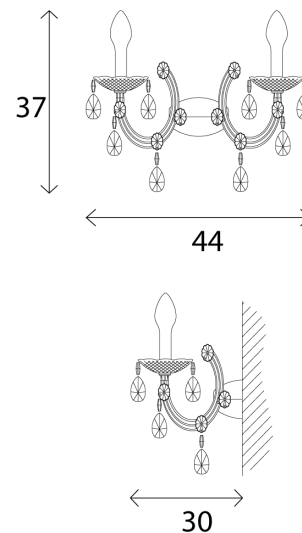

## Drylight Wall Light

by Masiero Lab

Drylight is a patented lighting collection from Masiero that reproduces the iconic Venetian chandelier for outdoor use. Drylight is the result of years of research carried out by Masiero's R&D department, with each item in the collection featuring an IP66 protection index. They are protected against water, dust, and corrosion; resistant to stress, UV and extreme temperatures (ranging from -30 degrees Celsius to +50 degrees Celsius); and incorporate lightness and modularity for simple installation. The Drylight wall light is offered in a 'premium' version for use undercover, or an 'extreme' version with added wind resistance for use all year round. The exterior wall light is available in white or a changeable RGB-W LED version with smartphone app or optional remote control. Exclusive to Masiero and made in Italy.

<b>Designer</b>	Masiero Lab
<b>Supplier</b>	Masiero
<b>Country</b>	Italy
<b>SKU</b>	MAS A/DRYLIGHT/A2/RGB-W/EXTREME
<b>Version</b>	Extreme
<b>Source</b>	RGB-W LED

Product Dimensions

<b>Weight</b>	1kg	<b>Materials</b>	Polycarbonate pendants and prisms (recommended for outdoor use all year round)	<b>Source</b>	2 x RGB-W LED, 8W MAX
<b>Emission</b>	RGB-W light controlled via smartphone app or optional remote control (enquire at purchase)	<b>IP Rating</b>	IP66	<b>Dimming</b>	Dimmable via SMARTPHONE APP/DMX control only
<b>Notes</b>	Extreme version is UV and				