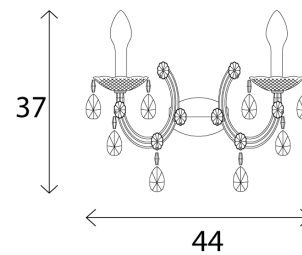

MAS A/DRYLIGHT/A2/RGB-W/EXTREME

Drylight Wall Light

by Masiero Lab

Drylight is a patented lighting collection from Masiero that reproduces the iconic Venetian chandelier for outdoor use. Drylight is the result of years of research carried out by Masiero's R&D department, with each item in the collection featuring an IP66 protection index. They are protected against water, dust, and corrosion; resistant to stress, UV and extreme temperatures (ranging from -30 degrees Celsius to +50 degrees Celsius); and incorporate lightness and modularity for simple installation. The Drylight wall light is offered in a 'premium' version for use undercover, or an 'extreme' version with added wind resistance for use all year round. The exterior wall light is available in white or a changeable RGB-W LED version with smartphone app or optional remote control. Exclusive to Masiero and made in Italy.

Designer	Masiero Lab
Supplier	Masiero
Country	Italy
SKU	MAS A/DRYLIGHT/A2/RGB-W/EXTREME
Version	Extreme
Source	RGB-W LED

Product Dimensions

Weight	1kg	Materials	Polycarbonate pendants and prisms (recommended for outdoor use all year round)	Source	2 x RGB-W LED, 8W MAX
Emission	RGB-W light controlled via smartphone app or optional remote control (enquire at purchase)	IP Rating	IP66	Dimming	Dimmable via SMARTPHONE APP/DMX control only
Notes	Extreme version is UV and				