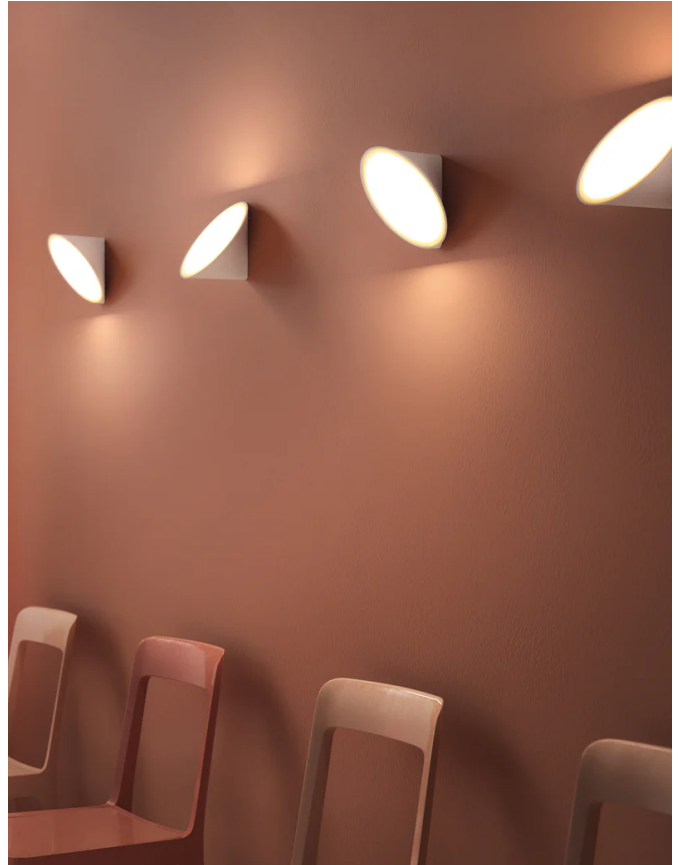

## Orchid Wall Light

by Rainer Mutsch

A creation of Austrian designer Rainer Mutsch, Orchid is a lighting collection inspired by nature. The structure of the aluminium blossom-shaped diffuser prevents overheating. Thanks to its versatility and minimalist aesthetic, the Orchid wall/ceiling light pendant performs well both in residential settings and in large-scale contract projects. Available in white, sand or anthracite grey finish.

<b>Designer</b>	Rainer Mutsch
<b>Supplier</b>	Axo Light
<b>Country</b>	Italy
<b>SKU</b>	AX A/ORCHID/ANT
<b>Finish</b>	Anthracite

Product Dimensions

<b>Weight</b>	0.8kg
<b>Colour Temp</b>	3000K
<b>Emission</b>	Diffused beam