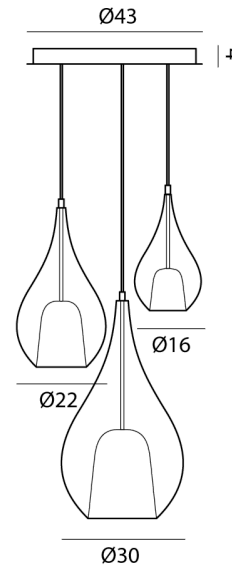

## Zoe 3 Light Pendant

by

The Zoe 3 Light Pendant by Cangini and Tucci combines three sizes of the tear drop inspired suspended light. The true magic of the Zoe is brought to life when the light is turned on. The hidden white diffuser illuminates within the pendant, surprising us with another dimension to the beautiful design. The 3 Light pendant is standard with a small, GIG and XXL size in a single finish, but can be configured with different sizes and finishes on request.

<b>Supplier</b>	Cangini & Tucci
<b>Country</b>	Italy
<b>SKU</b>	CT S/ZOE/3/TITANIUM
<b>Finish</b>	Titanium

Product Dimensions

<b>Weight</b>	6.48kg
<b>IP Rating</b>	IP20

<b>Materials</b>	Blown Glass
<b>Dimming</b>	Dependent on globe

<b>Source</b>	1 x G9 42W + 2 x E27 70W (Max)
---------------	-----------------------------------