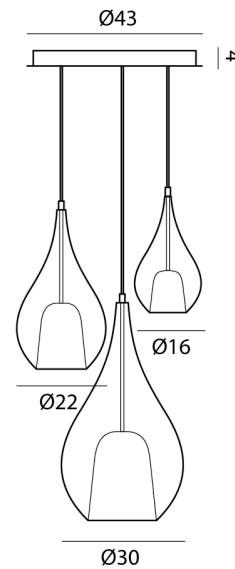

CT S/ZOE/3/TITANIUM

Zoe 3 Light Pendant

by

The Zoe 3 Light Pendant by Cangini and Tucci combines three sizes of the tear drop inspired suspended light. The true magic of the Zoe is brought to life when the light is turned on. The hidden white diffuser illuminates within the pendant, surprising us with another dimension to the beautiful design. The 3 Light pendant is standard with a small, GIG and XXL size in a single finish, but can be configured with different sizes and finishes on request.

| | |
|-----------------|---------------------|
| Supplier | Cangini & Tucci |
| Country | Italy |
| SKU | CT S/ZOE/3/TITANIUM |
| Finish | Titanium |

Product Dimensions

| | |
|------------------|--------|
| Weight | 6.48kg |
| IP Rating | IP20 |

| | |
|------------------|--------------------|
| Materials | Blown Glass |
| Dimming | Dependent on globe |

| | |
|---------------|-----------------------------------|
| Source | 1 x G9 42W + 2 x E27 70W (Max) |
|---------------|-----------------------------------|