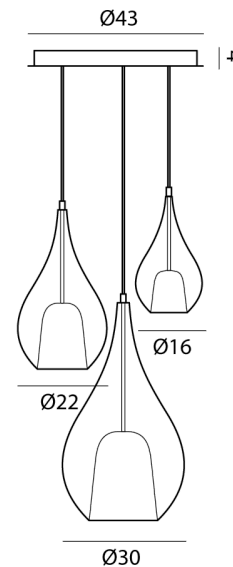

CT S/ZOE/3/TITANIUM

Zoe 3 Light Pendant

by

The Zoe 3 Light Pendant by Cangini and Tucci combines three sizes of the tear drop inspired suspended light. The true magic of the Zoe is brought to life when the light is turned on. The hidden white diffuser illuminates within the pendant, surprising us with another dimension to the beautiful design. The 3 Light pendant is standard with a small, GIG and XXL size in a single finish, but can be configured with different sizes and finishes on request.

Supplier	Cangini & Tucci
Country	Italy
SKU	CT S/ZOE/3/TITANIUM
Finish	Titanium

Product Dimensions

Weight	6.48kg
IP Rating	IP20

Materials	Blown Glass
Dimming	Dependent on globe

Source	1 x G9 42W + 2 x E27 70W (Max)
---------------	-----------------------------------