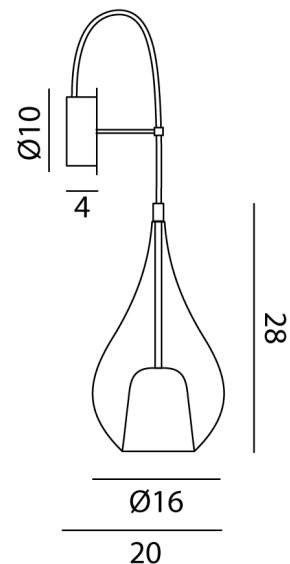

CT A/ZOE/TITANIUM

Zoe Wall Light

by

The Zoe Wall Light by Cangini and Tucci features a stunning mouth-blown glass diffuser shaped like a tear drop. The true magic of the Zoe is brought to life when the light is turned on. The hidden white diffuser illuminates within the pendant, surprising us with another dimension to the beautiful design. Available in a variety of finishes.

Supplier	Cangini & Tucci
Country	Italy
SKU	CT A/ZOE/TITANIUM
Finish	Titanium

Product Dimensions

Weight	0.875kg
IP Rating	IP20

Materials	Blown Glass
Dimming	Dependent on globe

Source	1 x G9 48W (Max)
---------------	------------------