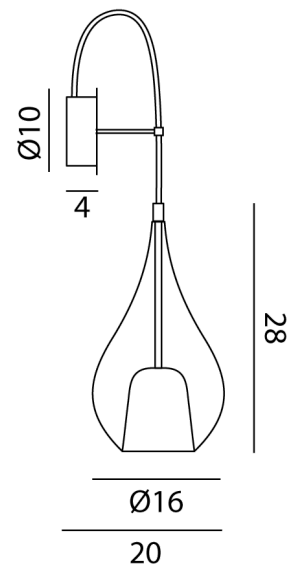

## Zoe Wall Light

by

The Zoe Wall Light by Cangini and Tucci features a stunning mouth-blown glass diffuser shaped like a tear drop. The true magic of the Zoe is brought to life when the light is turned on. The hidden white diffuser illuminates within the pendant, surprising us with another dimension to the beautiful design. Available in a variety of finishes.

<b>Supplier</b>	Cangini & Tucci
<b>Country</b>	Italy
<b>SKU</b>	CT A/ZOE/TITANIUM
<b>Finish</b>	Titanium

Product Dimensions

<b>Weight</b>	0.875kg
<b>IP Rating</b>	IP20

<b>Materials</b>	Blown Glass
<b>Dimming</b>	Dependent on globe

<b>Source</b>	1 x G9 48W (Max)
---------------	------------------