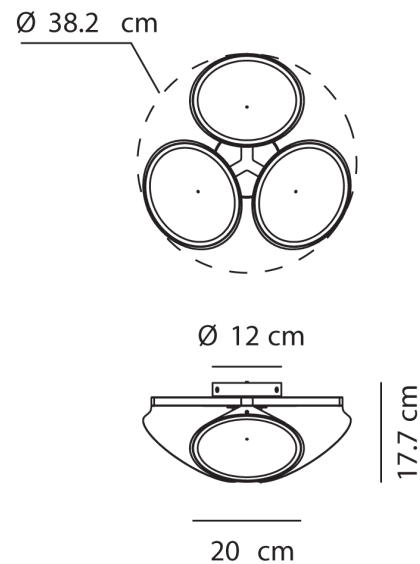

Designer	Rainer Mutsch
Supplier	Axo Light
Country	Italy
SKU	AX PL/ORCHID/3000K/ANTHRACITE
Finish	Anthracite

Product Dimensions

Materials	Aluminium	Source	3 x 15W LED	Colour Temp	3000K
Output	1234lm	CRI	90	IP Rating	IP20
Dimming	PHASE CUT				