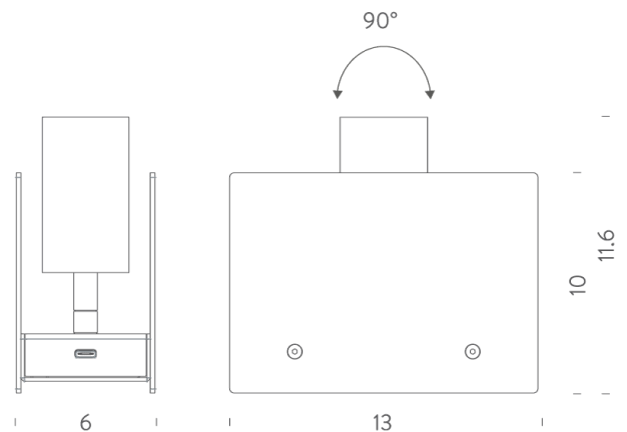

### Product Dimensions

<b>Materials</b>	Metal	<b>Source</b>	2.4W LED	<b>Colour Temp</b>	3000K
<b>Output</b>	185lm	<b>CRI</b>	90	<b>Emission</b>	90 degree adjustable spot
<b>IP Rating</b>	IP20	<b>Dimming</b>	Dimmer on board	<b>Notes</b>	Rechargeable via 5W USB-C cable (included), power brick not supplied