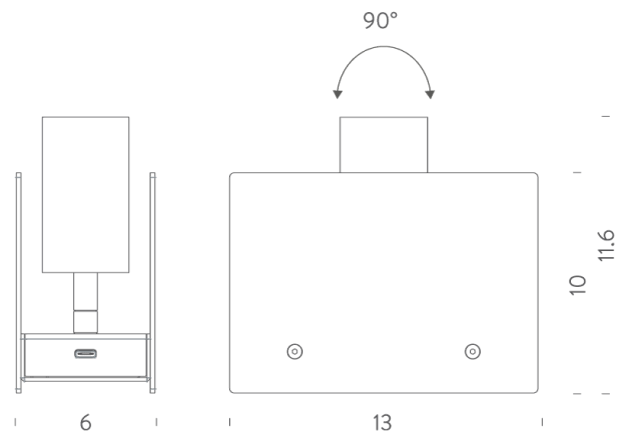

Designer	Massimo Colagrande
Supplier	Ilti Luce
Country	China
SKU	ILTI PT/PLINT/3000K/MINI/GOLD
Finish	Gold

Product Dimensions

Materials	Metal	Source	2.4W LED	Colour Temp	3000K
Output	185lm	CRI	90	Emission	90 degree adjustable spot
IP Rating	IP20	Dimming	Dimmer on board	Notes	Rechargeable via 5W USB-C cable (included), power brick not supplied