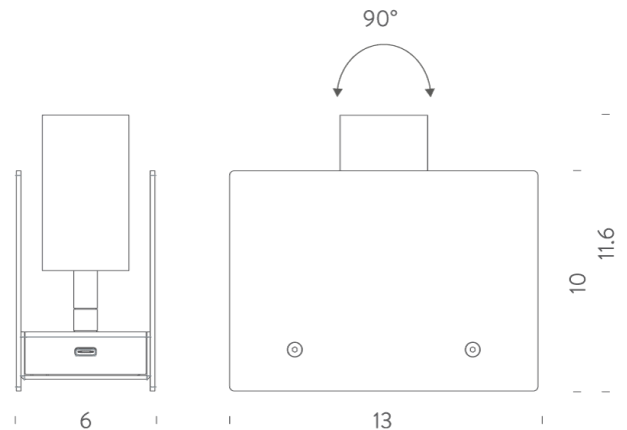

Designer	Massimo Colagrande
Supplier	Ilti Luce
Country	China
SKU	ILTI PT/PLINT/3000K/MINI/GOLD
Finish	Gold

Product Dimensions

Materials	Metal	Source	2.4W LED	Colour Temp	3000K
Output	185lm	CRI	90	Emission	90 degree adjustable spot
IP Rating	IP20	Dimming	Dimmer on board	Notes	Rechargeable via 5W USB-C cable (included), power brick not supplied