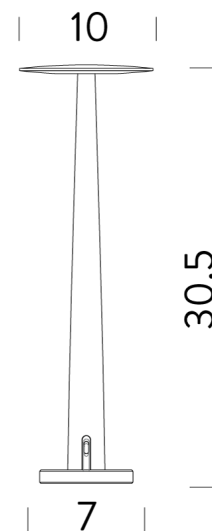

### Product Dimensions

<b>Materials</b>	Aluminium, marble base	<b>Source</b>	1.8W LED	<b>Colour Temp</b>	2700K
<b>Output</b>	190lm	<b>CRI</b>	90	<b>Emission</b>	diffused, indirect
<b>IP Rating</b>	IP20	<b>Dimming</b>	3 step dimming	<b>Notes</b>	5hr battery life, 4.5hr charge time (light off), power brick not supplied