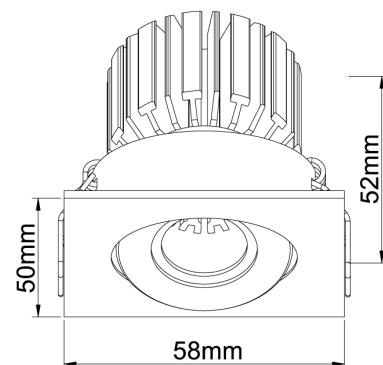

SI SOLA/KIT/3W/SQ/GIMBLE/WHITE

Sola Multi Downlight - Square Gimble

by

The Sola Multi series is a customisable collection of high-quality LED downlights. The LED module, available in a 3W or 7W version, is combined with a variety of interchangeable faces for a wide range of commercial and residential applications.

Supplier	Studio Italia
Country	China
SKU	SI SOLA/KIT/3W/SQ/GIMBLE/WHITE
Finish	White
Version	3W LED

Product Dimensions

Cut Out: Ø50mm

Materials	Aluminium	Source	3W LED	Colour Temp	3000K
Output	225lm	CRI	90	Emission	24 degree beam
IP Rating	IP20	Dimming	Non-dimmable driver supplied	Notes	Cutout: 50mm