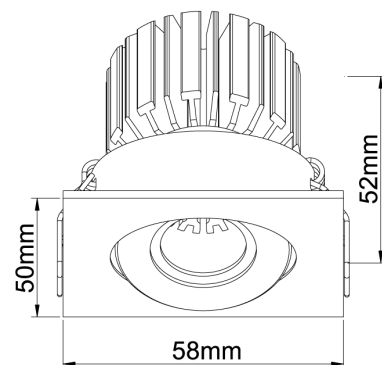

SI SOLA/KIT/3W/SQ/GIMBLE/WHITE

Sola Multi Downlight - Square Gimble

by

The Sola Multi series is a customisable collection of high-quality LED downlights. The LED module, available in a 3W or 7W version, is combined with a variety of interchangeable faces for a wide range of commercial and residential applications.

Supplier	Studio Italia
Country	China
SKU	SI SOLA/KIT/3W/SQ/GIMBLE/WHITE
Finish	White
Version	3W LED

Product Dimensions

Cut Out: Ø50mm

Materials	Aluminium	Source	3W LED	Colour Temp	3000K
Output	225lm	CRI	90	Emission	24 degree beam
IP Rating	IP20	Dimming	Non-dimmable driver supplied	Notes	Cutout: 50mm