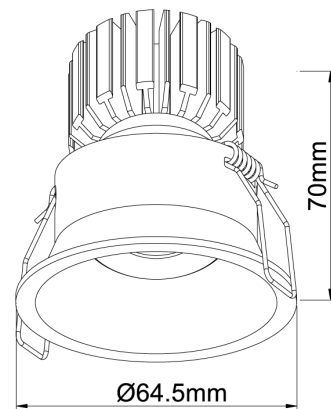

SI SOLA/KIT/3W/RND/REC/GIMBLE/WHITE

Sola Multi Downlight - Round Recessed Gimble

by

The Sola Multi series is a customisable collection of high-quality LED downlights. The LED module, available in a 3W or 7W version, is combined with a variety of interchangeable faces for a wide range of commercial and residential applications.

Supplier	Studio Italia
Country	China
SKU	SI SOLA/KIT/3W/RND/REC/GIMBLE/WHITE
Finish	White
Version	3W LED

Product Dimensions

Cut Out: Ø58mm

Materials	Aluminium	Source	3W LED	Colour Temp	3000K
Output	225lm	CRI	90	Emission	24 degree beam
IP Rating	IP20	Dimming	Non-dimmable driver supplied	Notes	Cutout: 58mm