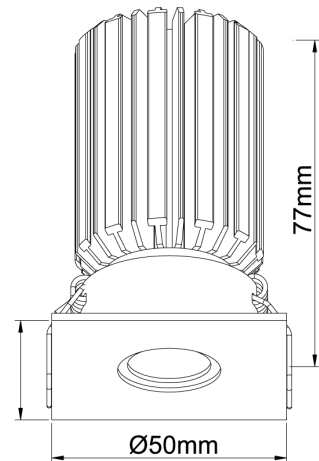

## Sola Multi Downlight - Mini Square

by

The Sola Multi series is a customisable collection of high-quality LED downlights. The LED module, available in a 3W or 7W version, is combined with a variety of interchangeable faces for a wide range of commercial and residential applications.

<b>Supplier</b>	Studio Italia
<b>Country</b>	China
<b>SKU</b>	SI SOLA/KIT/7W/MINI/SQ/BLACK
<b>Finish</b>	Black
<b>Version</b>	7W LED

### Product Dimensions

Cut Out: Ø45mm

<b>Materials</b>	Aluminium
<b>Output</b>	450lm
<b>IP Rating</b>	IP20

<b>Source</b>	7W LED
<b>CRI</b>	90
<b>Dimming</b>	Non-dimmable driver supplied

<b>Colour Temp</b>	3000K
<b>Emission</b>	30 degree beam
<b>Notes</b>	Cutout: 45mm