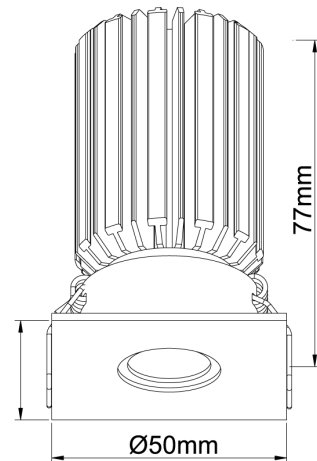

SI SOLA/KIT/7W/MINI/SQ/BLACK

Sola Multi Downlight - Mini Square

by

The Sola Multi series is a customisable collection of high-quality LED downlights. The LED module, available in a 3W or 7W version, is combined with a variety of interchangeable faces for a wide range of commercial and residential applications.

Supplier	Studio Italia
Country	China
SKU	SI SOLA/KIT/7W/MINI/SQ/BLACK
Finish	Black
Version	7W LED

Product Dimensions

Cut Out: Ø45mm

Materials	Aluminium
Output	450lm
IP Rating	IP20

Source	7W LED
CRI	90
Dimming	Non-dimmable driver supplied

Colour Temp	3000K
Emission	30 degree beam
Notes	Cutout: 45mm