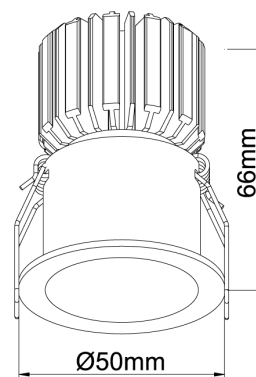

SI SOLA/KIT/3W/MINI/RND/REC/WHITE

Sola Multi Downlight - Mini Round Recessed

by

The Sola Multi series is a customisable collection of high-quality LED downlights. The LED module, available in a 3W or 7W version, is combined with a variety of interchangeable faces for a wide range of commercial and residential applications.

Product Dimensions

Cut Out: Ø45mm

Supplier	Studio Italia
Country	China
SKU	SI SOLA/KIT/3W/MINI/RND/REC/WHITE
Finish	White
Version	3W LED

Materials	Aluminium
Output	225lm
IP Rating	IP20

Source	3W LED
CRI	90
Dimming	Non-dimmable driver supplied

Colour Temp	3000K
Emission	24 degree beam
Notes	Cutout: 45mm