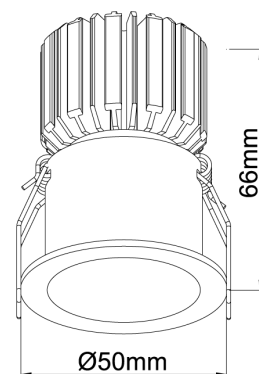

SI SOLA/KIT/3W/MINI/RND/REC/WHITE

Sola Multi Downlight - Mini Round Recessed

by

The Sola Multi series is a customisable collection of high-quality LED downlights. The LED module, available in a 3W or 7W version, is combined with a variety of interchangeable faces for a wide range of commercial and residential applications.

Product Dimensions

Cut Out: Ø45mm

Supplier	Studio Italia
Country	China
SKU	SI SOLA/KIT/3W/MINI/RND/REC/WHITE
Finish	White
Version	3W LED

Materials	Aluminium
Output	225lm
IP Rating	IP20

Source	3W LED
CRI	90
Dimming	Non-dimmable driver supplied

Colour Temp	3000K
Emission	24 degree beam
Notes	Cutout: 45mm