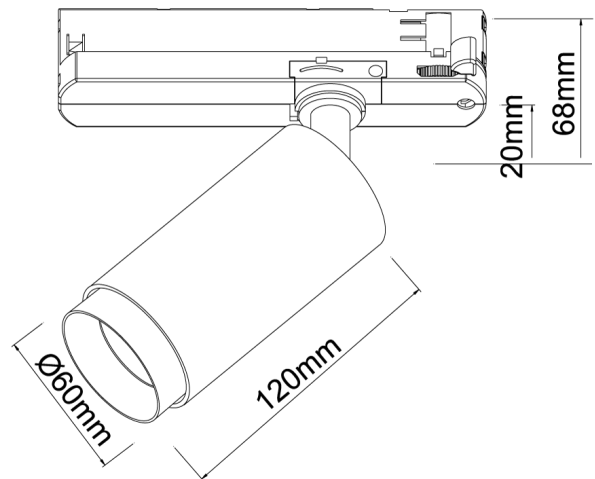

SI TK/NOVA/3C/20W/REC/24D/3K/WHITE

Nova Track Spot Light

by

Nova is an adjustable track spotlight compatible with three circuit track. The minimalist yet functional design and powerful LED makes it ideal for commercial applications. Available in white finish.

Supplier	Studio Italia
Country	China
SKU	SI TK/NOVA/3C/20W/REC/24D/3K/WHITE
Finish	White

Product Dimensions

Materials	Aluminium	Source	20W LED	Colour Temp	3000K
Output	1450lm	Emission	24 degree beam	IP Rating	IP20
Dimming	Non-dimmable	Notes	3-circuit track. Cannot be converted to single circuit or dimmable.		