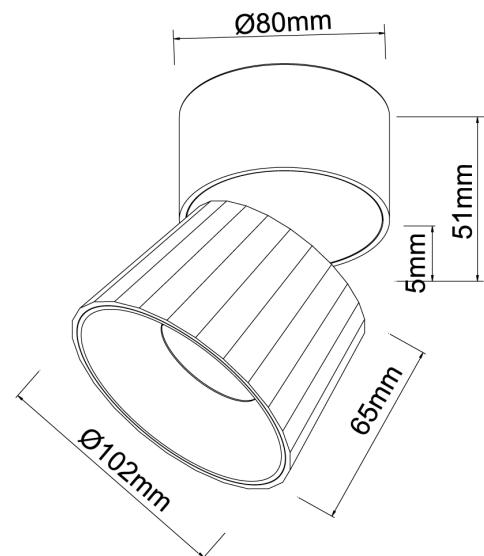

SI SKIRT/15W/38D/3K/WHITE

Skirt Adjustable Ceiling Light

by

Skirt is an adjustable surface mounted ceiling light with a minimalist design for contemporary applications. Available in a large 15W LED, or a small 7W LED version. Trailing edge dimmable driver supplied. Available in white finish.

Supplier	Studio Italia
Country	China
SKU	SI SKIRT/15W/38D/3K/WHITE
Size	Large

Product Dimensions

Materials	Aluminium	Source	15W LED	Colour Temp	3000K
Output	1125lm	CRI	90	Emission	38 degree beam
IP Rating	IP20	Dimming	Trailing Edge	Notes	Overall: 115mm (H) x 102mm, Dimmable driver supplied.