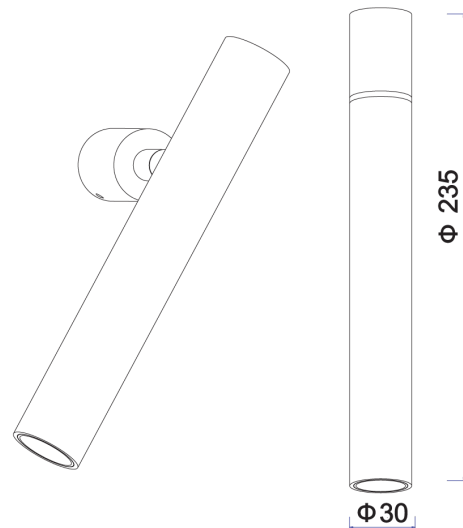

SI A/KAMILA/8W/24D/3K/GOLD

## Kamila Wall Spot Light

by

Kamila is an adjustable wall light for contemporary applications. It's minimalist design is highly adjustable, allowing the light to be angled for direct or ambient illumination. Kamila spotlight can be installed on ceiling or wall surfaces and is available in black, white, or gold finish.

<b>Supplier</b>	Studio Italia
<b>Country</b>	China
<b>SKU</b>	SI A/KAMILA/8W/24D/3K/GOLD
<b>Finish</b>	Gold

### Product Dimensions

<b>Materials</b>	Aluminium	<b>Source</b>	8W LED	<b>Colour Temp</b>	3000K
<b>Output</b>	600lm	<b>CRI</b>	90	<b>Emission</b>	24 degree beam
<b>Dimming</b>	PHASE	<b>Notes</b>	Overall: 120mm x 50mm, Dimmable driver supplied. Must be installed remotely.		