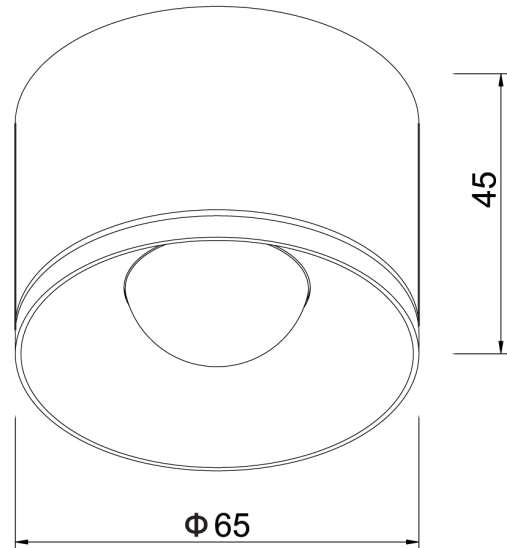

SI NELLY/8W/45D/3K/WHITE

Nelly Ceiling Light

by

Nelly is a surface mounted ceiling light with a minimalist design for contemporary applications. Equipped with an 8W LED source. PHASE dimmable. Available in white finish.

Supplier	Studio Italia
Country	China
SKU	SI NELLY/8W/45D/3K/WHITE
Finish	White

Product Dimensions

Materials	Aluminium
Output	557lm
Dimming	PHASE

Source	8W LED
Emission	45 degree beam
Notes	No driver. Load capacitor required if on PUSH dimmer.

Colour Temp	3000K
IP Rating	IP20