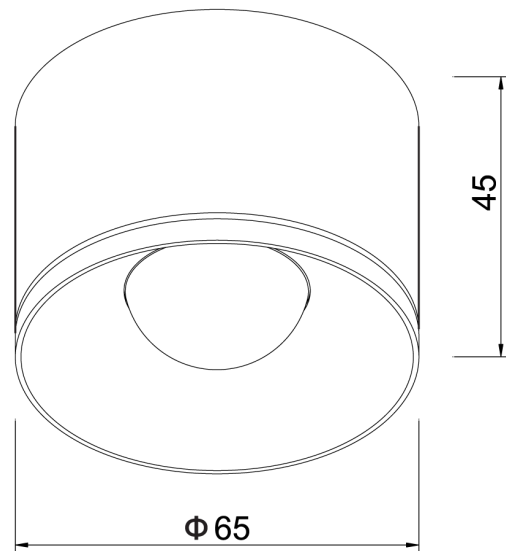

## Nelly Ceiling Light

by

Nelly is a surface mounted ceiling light with a minimalist design for contemporary applications. Equipped with an 8W LED source. PHASE dimmable. Available in white finish.

<b>Supplier</b>	Studio Italia
<b>Country</b>	China
<b>SKU</b>	SI NELLY/8W/45D/3K/BLACK
<b>Finish</b>	Black

Product Dimensions

<b>Materials</b>	Aluminium	<b>Source</b>	8W LED	<b>Colour Temp</b>	3000K
<b>Output</b>	557lm	<b>Emission</b>	45 degree beam	<b>IP Rating</b>	IP20
<b>Dimming</b>	PHASE	<b>Notes</b>	No driver. Load capacitor required if on PUSH dimmer.		