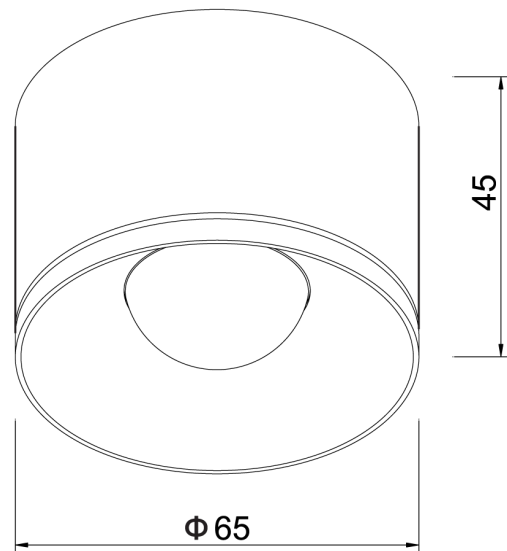

## Nelly Ceiling Light

by

Nelly is a surface mounted ceiling light with a minimalist design for contemporary applications. Equipped with an 8W LED source. PHASE dimmable. Available in white finish.

<b>Supplier</b>	Studio Italia
<b>Country</b>	China
<b>SKU</b>	SI NELLY/8W/45D/3K/BLACK
<b>Finish</b>	Black

Product Dimensions

<b>Materials</b>	Aluminium	<b>Source</b>	8W LED	<b>Colour Temp</b>	3000K
<b>Output</b>	557lm	<b>Emission</b>	45 degree beam	<b>IP Rating</b>	IP20
<b>Dimming</b>	PHASE	<b>Notes</b>	No driver. Load capacitor required if on PUSH dimmer.		