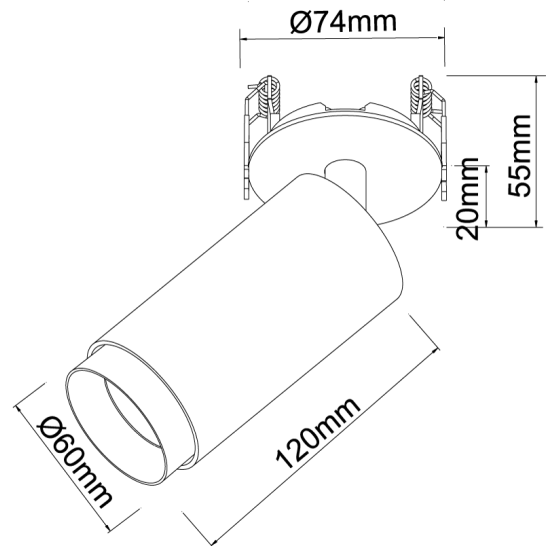

SI NOVA/20W/REC/24D/3K/WHITE

Nova Recessed Spot Light

by

Nova is an adjustable recessed ceiling spotlight. The minimalist yet functional design and powerful LED makes it ideal for commercial applications. Available in white finish.

Supplier	Studio Italia
Country	China
SKU	SI NOVA/20W/REC/24D/3K/WHITE
Finish	White

Product Dimensions

Materials	Aluminium	Source	20W LED	Colour Temp	3000K
Output	1450lm	Emission	24 degree beam	IP Rating	IP20
Dimming	Non-dimmable	Notes	Cut out: 65mm. Stem: 20mm long. Recessed plate: 74mm. Non-dimmable driver supplied.		