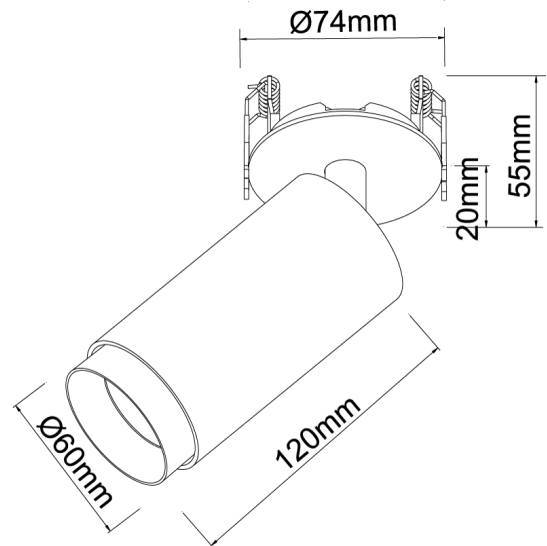

## Nova Recessed Spot Light

by

Nova is an adjustable recessed ceiling spotlight. The minimalist yet functional design and powerful LED makes it ideal for commercial applications. Available in white finish.

<b>Supplier</b>	Studio Italia
<b>Country</b>	China
<b>SKU</b>	SI NOVA/20W/REC/24D/3K/WHITE
<b>Finish</b>	White

Product Dimensions

<b>Materials</b>	Aluminium	<b>Source</b>	20W LED	<b>Colour Temp</b>	3000K
<b>Output</b>	1450lm	<b>Emission</b>	24 degree beam	<b>IP Rating</b>	IP20
<b>Dimming</b>	Non-dimmable	<b>Notes</b>	Cut out: 65mm. Stem: 20mm long. Recessed plate: 74mm. Non-dimmable driver supplied.		