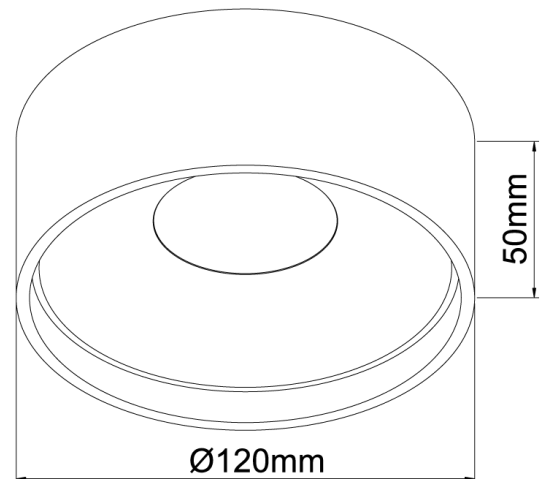

SI FLAT/120/8W/3K/WHITE

Flat Ceiling Light

by

Flat is a surface mounted ceiling light with a minimalist design for contemporary applications. Equipped with an 8W LED source. PHASE dimmable. Available in white finish.

Supplier	Studio Italia
Country	China
SKU	SI FLAT/120/8W/3K/WHITE
Finish	White

Product Dimensions

Materials	Aluminium	Source	8W LED	Colour Temp	3000K
Output	700lm	IP Rating	IP20	Dimming	PHASE
Notes	No driver. Load capacitor required if on PUSH dimmer.				