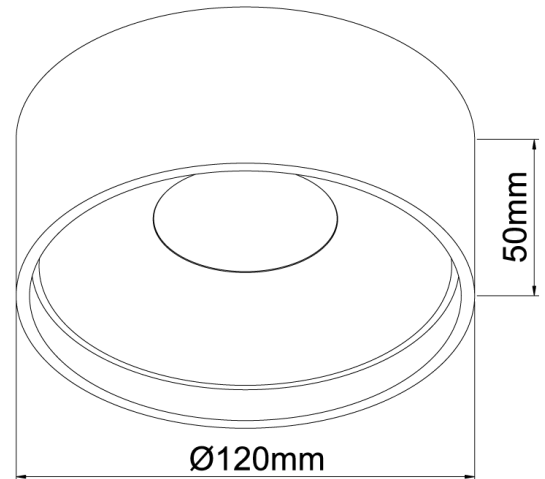

SI FLAT/120/8W/3K/WHITE

Flat Ceiling Light

by

Flat is a surface mounted ceiling light with a minimalist design for contemporary applications. Equipped with an 8W LED source. PHASE dimmable. Available in white finish.

Supplier	Studio Italia
Country	China
SKU	SI FLAT/120/8W/3K/WHITE
Finish	White

Product Dimensions

Materials	Aluminium	Source	8W LED	Colour Temp	3000K
Output	700lm	IP Rating	IP20	Dimming	PHASE
Notes	No driver. Load capacitor required if on PUSH dimmer.				