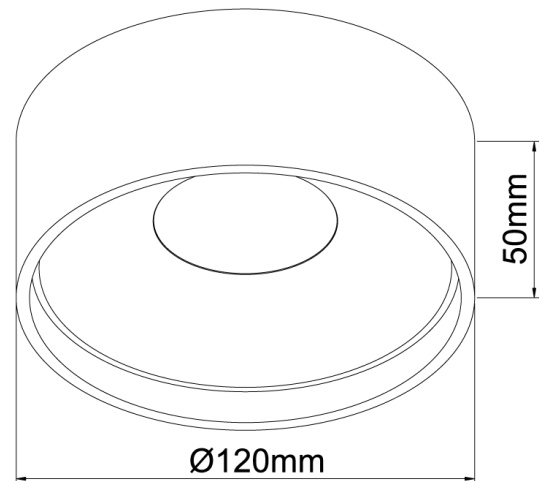

SI FLAT/120/8W/3K/WHITE

Flat Ceiling Light

by

Flat is a surface mounted ceiling light with a minimalist design for contemporary applications. Equipped with an 8W LED source. PHASE dimmable. Available in white finish.

Supplier	Studio Italia
Country	China
SKU	SI FLAT/120/8W/3K/WHITE
Finish	White

Product Dimensions

Materials	Aluminium	Source	8W LED	Colour Temp	3000K
Output	700lm	IP Rating	IP20	Dimming	PHASE
Notes	No driver. Load capacitor required if on PUSH dimmer.				