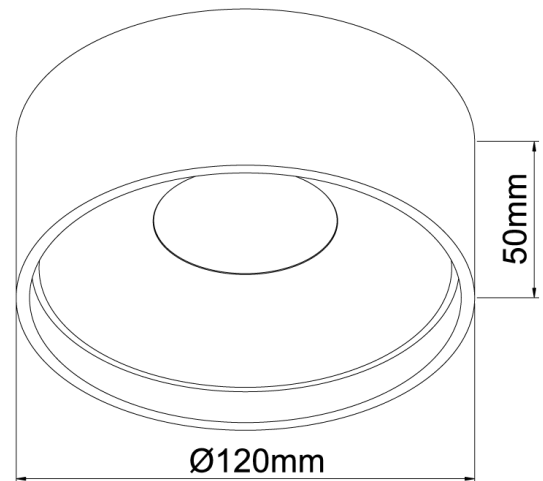

SI FLAT/120/8W/3K/WHITE

Flat Ceiling Light

by Studio Italia

Flat is a surface mounted ceiling light with a minimalist design for contemporary applications. Equipped with an 8W LED source. PHASE dimmable. Available in white finish.

Supplier	Studio Italia
Country	China
SKU	SI FLAT/120/8W/3K/WHITE
Finish	White

Product Dimensions

Materials	Aluminium	Source	8W LED	Colour Temp	3000K
Output	700lm	IP Rating	IP20	Dimming	PHASE
Notes	No driver. Load capacitor required if on PUSH dimmer.				