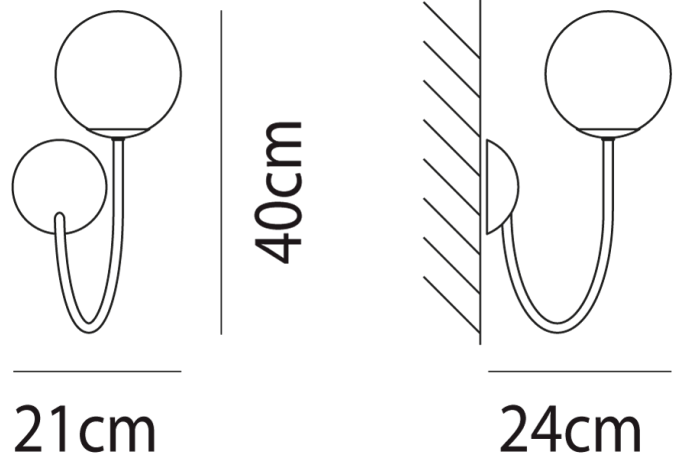

VI A/PUPPET/P/CHROME/CRYSTAL

Puppet Wall Light

by Romani Sacconi Architetti Associati

Simple and elegant, the Puppet Wall Light is perfect for contemporary spaces. A mouth blown glass diffuser features an irregular lined degrade finish, producing a soft cloudy pattern on surrounding surfaces. Available in a variety of finish options.

Product Dimensions

| | | | | | |
|------------------|--------------------|---------------|----------------|------------------|------|
| Materials | Blown Glass | Source | 1 x G9 60W Max | IP Rating | IP20 |
| Dimming | Dependent on globe | | | | |