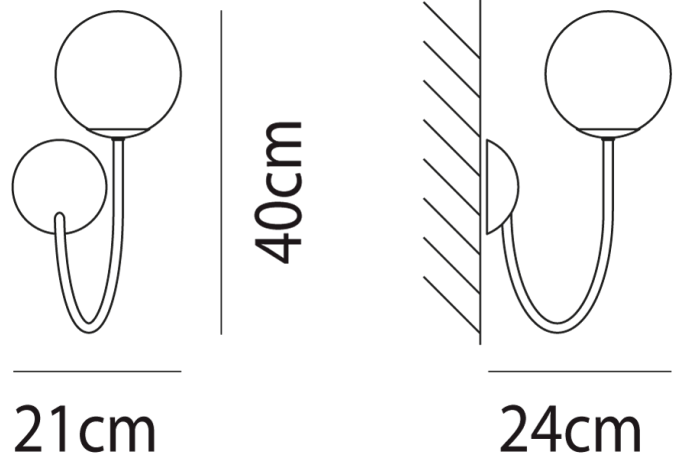

Product Dimensions

Materials	Blown Glass	Source	1 x G9 60W Max	IP Rating	IP20
Dimming	Dependent on globe