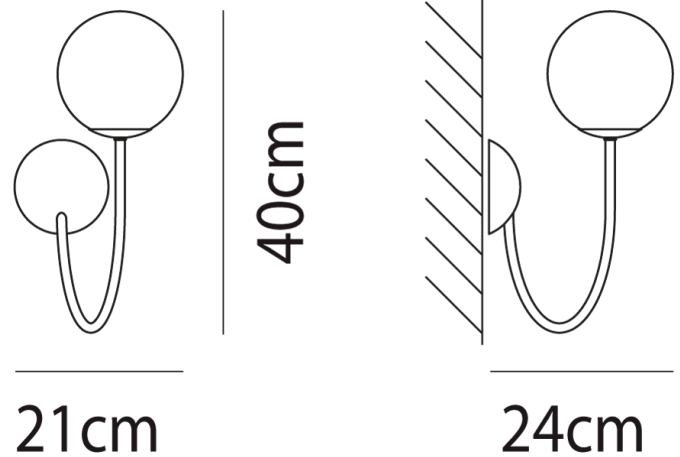

VI A/PUPPET/P/CHROME/CRYSTAL

Puppet Wall Light

by Romani Sacconi Architetti Associati

Simple and elegant, the Puppet Wall Light is perfect for contemporary spaces. A mouth blown glass diffuser features an irregular lined degrade finish, producing a soft cloudy pattern on surrounding surfaces. Available in a variety of finish options.

Designer	Romani Sacconi Architetti Associati
Supplier	Vistosi
Country	Italy
SKU	VI A/PUPPET/P/CHROME/CRYSTAL
Glass Finish	Crystal
Frame Finish	Chrome

Product Dimensions

Materials	Blown Glass	Source	1 x G9 60W Max	IP Rating	IP20
Dimming	Dependent on globe				