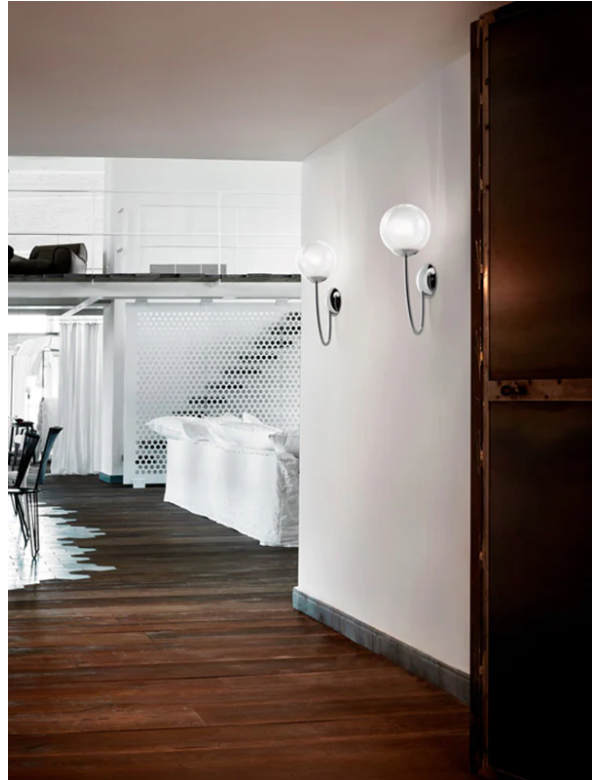

VI A/PUPPET/P/CHROME/CRYSTAL

Puppet Wall Light

by Romani Sacconi Architetti Associati

Simple and elegant, the Puppet Wall Light is perfect for contemporary spaces. A mouth blown glass diffuser features an irregular lined degrade finish, producing a soft cloudy pattern on surrounding surfaces. Available in a variety of finish options.