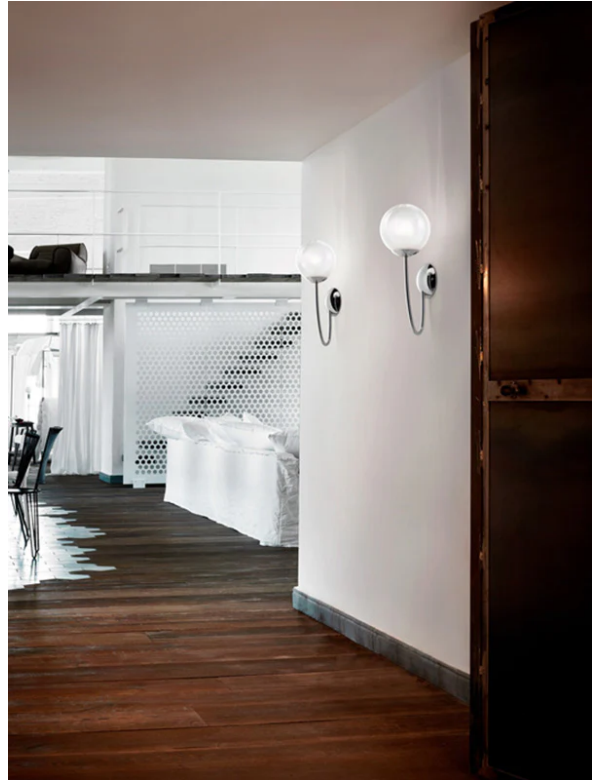

## Puppet Wall Light

by Romani Sacconi Architetti Associati

Simple and elegant, the Puppet Wall Light is perfect for contemporary spaces. A mouth blown glass diffuser features an irregular lined degrade finish, producing a soft cloudy pattern on surrounding surfaces. Available in a variety of finish options.