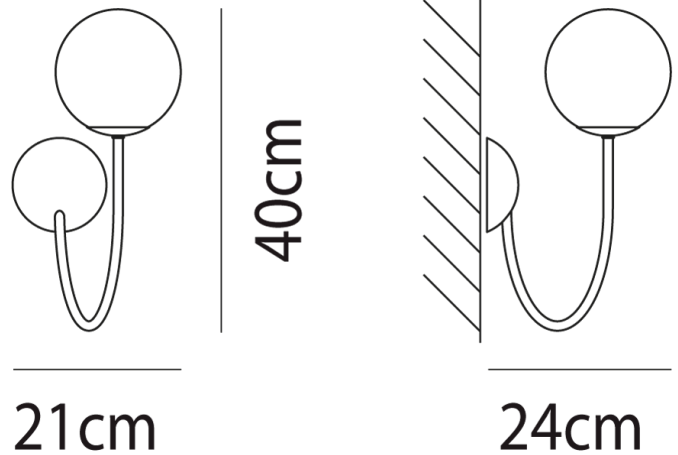

### Product Dimensions

**Materials** Blown Glass

**Source** 1 x G9 60W Max

**IP Rating** IP20

**Dimming** Dependent on globe