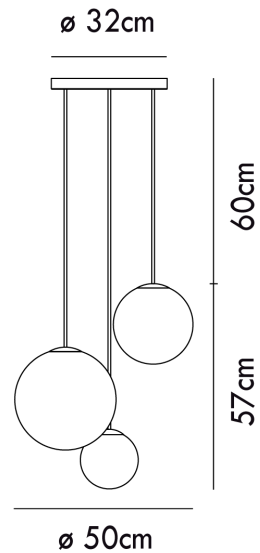

VI S/PUPPET/R3/CHROME/SMOKE

Puppet Round Pendant

by Romani Sacconi Architetti Associati

Contemporary lighting system featuring up to 24 hanging mouth blown crystal pendants, suspended from a round mounting plate affixed to the ceiling. Every version of the PUPPET ROUND utilizes a combination of small, medium, and large sphere pendants to create an elegant composition. Each glass diffuser features an irregular lined degrade finish, producing a soft cloudy pattern on surrounding surfaces. Available in various sizes and colour options.

Designer	Romani Sacconi Architetti Associati
Supplier	Vistosi
Country	Italy
SKU	VI S/PUPPET/R3/CHROME/SMOKE
Glass Finish	Smoke
Frame Finish	Chrome
Size	3 Light

Product Dimensions

Weight	6kg	Materials	Blown Glass
IP Rating	IP20	Dimming	Dependent on globe

Source	3 x G9 60W (Max)
Notes	Lined diffuser creates patterned illumination