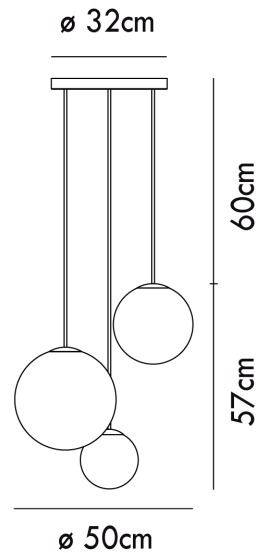

## Puppet Round Pendant

by Romani Sacconi Architetti Associati

Contemporary lighting system featuring up to 24 hanging mouth blown crystal pendants, suspended from a round mounting plate affixed to the ceiling. Every version of the PUPPET ROUND utilizes a combination of small, medium, and large sphere pendants to create an elegant composition. Each glass diffuser features an irregular lined degrade finish, producing a soft cloudy pattern on surrounding surfaces. Available in various sizes and colour options.

<b>Weight</b>	6kg
<b>IP Rating</b>	IP20

<b>Materials</b>	Blown Glass
<b>Dimming</b>	Dependent on globe

### Product Dimensions

<b>Source</b>	3 x G9 60W (Max)
<b>Notes</b>	Lined diffuser creates patterned illumination