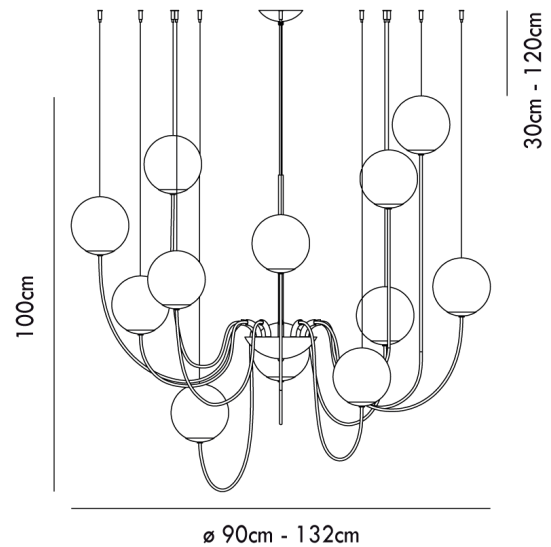

VI S/PUPPET/12P/BLACK/SMOKE

Puppet Chandelier

by Romani Sacconi Architetti Associati

Contemporary lighting system featuring up to 36 cable arms, each holding a mouth blown crystal sphere, with an overall structure suspended by a stainless steel cable affixed to the ceiling. Each arm can be adjusted based on personal preference, allowing the chandelier to be highly customizable in its appearance. Each glass diffuser features an irregular lined degrade finish, producing a soft cloudy pattern on surrounding surfaces. Available with clear, smoke, amber, or white pendants.

Designer	Romani Sacconi Architetti Associati
Supplier	Vistosi
Country	Italy
SKU	VI S/PUPPET/12P/BLACK/SMOKE
Glass Finish	Smoke
Frame Finish	Matt Black
Size	12 Light

Product Dimensions

Weight	17kg	Materials	Blown Glass	Source	12 x G9 60W
IP Rating	IP20	Dimming	Dependent on globe	Notes	Lined diffuser creates patterned illumination, adjustable cable arms for custom configurations