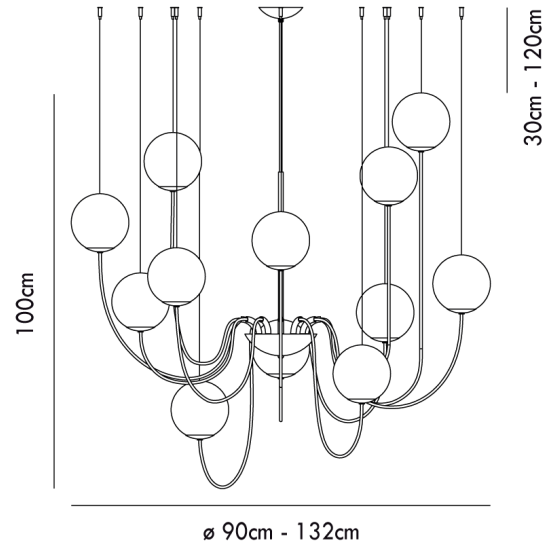

VI S/PUPPET/12P/CHROME/AMBER

Puppet Chandelier

by Romani Sacconi Architetti Associati

Contemporary lighting system featuring up to 36 cable arms, each holding a mouth blown crystal sphere, with an overall structure suspended by a stainless steel cable affixed to the ceiling. Each arm can be adjusted based on personal preference, allowing the chandelier to be highly customizable in its appearance. Each glass diffuser features an irregular lined degrade finish, producing a soft cloudy pattern on surrounding surfaces. Available with clear, smoke, amber, or white pendants.

Designer	Romani Sacconi Architetti Associati
Supplier	Vistosi
Country	Italy
SKU	VI S/PUPPET/12P/CHROME/AMBER
Glass Finish	Amber
Frame Finish	Chrome
Size	12 Light

Product Dimensions

Weight	17kg	Materials	Blown Glass	Source	12 x G9 60W
IP Rating	IP20	Dimming	Dependent on globe	Notes	Lined diffuser creates patterned illumination, adjustable cable arms for custom configurations