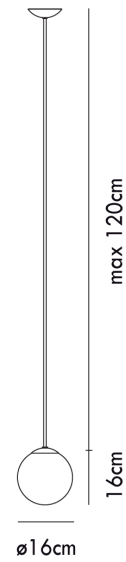

VI S/PUPPET/P/BLACK/WHITE

## Puppet Pendant

by Romani Saccani Architetti Associati

Simple and elegant, the Puppet Single Pendant is perfect for contemporary spaces. A hanging mouth blown glass diffuser features an irregular lined degrade finish, producing a soft cloudy pattern on surrounding surfaces. Available in a variety of colours and small, medium, or large sizes.

<b>Designer</b>	Romani Saccani Architetti Associati
<b>Supplier</b>	Vistosi
<b>Country</b>	Italy
<b>SKU</b>	VI S/PUPPET/P/BLACK/WHITE
<b>Glass Finish</b>	White
<b>Frame Finish</b>	Matt Black
<b>Size</b>	Small

### Product Dimensions

<b>Weight</b>	1.5kg	<b>Materials</b>	Blown Glass	<b>Source</b>	1 x G9 60W Max
<b>IP Rating</b>	IP20	<b>Dimming</b>	Dependent on globe	<b>Notes</b>	Lined diffuser creates patterned illumination