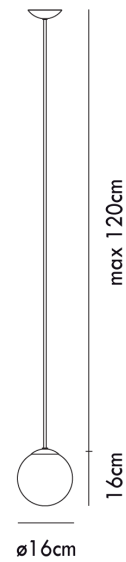

VI S/PUPPET/P/BLACK/WHITE

Puppet Pendant

by Romani Sacconi Architetti Associati

Simple and elegant, the Puppet Single Pendant is perfect for contemporary spaces. A hanging mouth blown glass diffuser features an irregular lined degrade finish, producing a soft cloudy pattern on surrounding surfaces. Available in a variety of colours and small, medium, or large sizes.

Designer	Romani Sacconi Architetti Associati
Supplier	Vistosi
Country	Italy
SKU	VI S/PUPPET/P/BLACK/WHITE
Glass Finish	White
Frame Finish	Matt Black
Size	Small

Product Dimensions

Weight	1.5kg	Materials	Blown Glass	Source	1 x G9 60W Max
IP Rating	IP20	Dimming	Dependent on globe	Notes	Lined diffuser creates patterned illumination