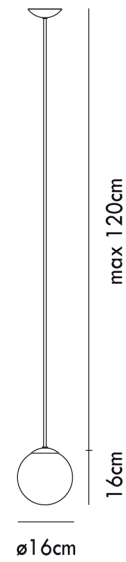

VI S/PUPPET/P/BLACK/WHITE

Puppet Pendant

by Romani Sacconi Architetti Associati

Simple and elegant, the Puppet Single Pendant is perfect for contemporary spaces. A hanging mouth blown glass diffuser features an irregular lined degrade finish, producing a soft cloudy pattern on surrounding surfaces. Available in a variety of colours and small, medium, or large sizes.

Designer	Romani Sacconi Architetti Associati
Supplier	Vistosi
Country	Italy
SKU	VI S/PUPPET/P/BLACK/WHITE
Glass Finish	White
Frame Finish	Matt Black
Size	Small

Product Dimensions

Weight	1.5kg	Materials	Blown Glass	Source	1 x G9 60W Max
IP Rating	IP20	Dimming	Dependent on globe	Notes	Lined diffuser creates patterned illumination