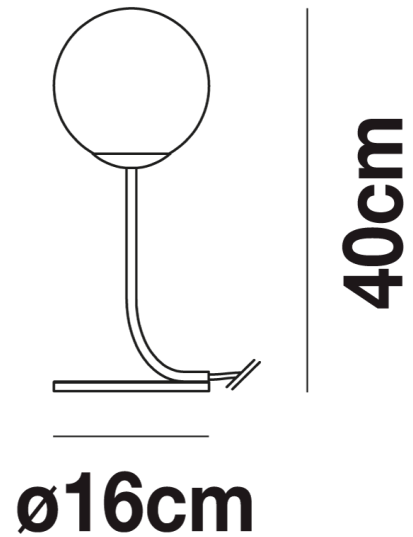

## Puppet Table Lamp

by Romani Sacconi Architetti Associati

Simple and elegant, the Puppet Table Light is perfect for contemporary spaces. A mouth blown glass diffuser features an irregular lined degrade finish, producing a soft cloudy pattern on surrounding surfaces. Available in a variety of finish options.

### Product Dimensions

<b>Weight</b>	2.5kg	<b>Materials</b>	Blown Glass	<b>Source</b>	1 x G9 60W Max
<b>IP Rating</b>	IP20				