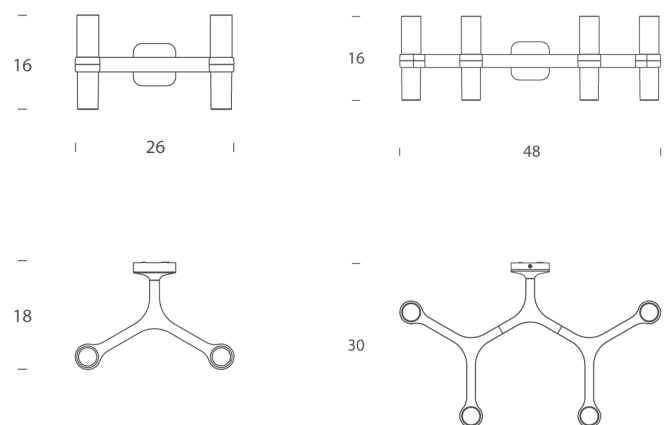

NE A/CROWN/2/GD

## Crown Wall Light

by Jehs + Laub

The Crown collection by JEHS + LAUB comprises a selection of luminaires with a modular structure. Crown Wall Light is made with die-casted aluminium and sandblasted glass diffusers. Available in 2 or 4 light version and in a variety of hand polished glossy or plated finishes.

<b>Designer</b>	Jehs + Laub
<b>Supplier</b>	Nemo
<b>Country</b>	Italy
<b>SKU</b>	NE A/CROWN/2/GD
<b>Finish</b>	Gold
<b>Size</b>	2 Light

### Product Dimensions

<b>Weight</b>	1.4kg
<b>Emission</b>	diffused

<b>Materials</b>	Aluminium
<b>IP Rating</b>	IP20

<b>Source</b>	2 x G9 60W (Max)
<b>Dimming</b>	Dependent on globe