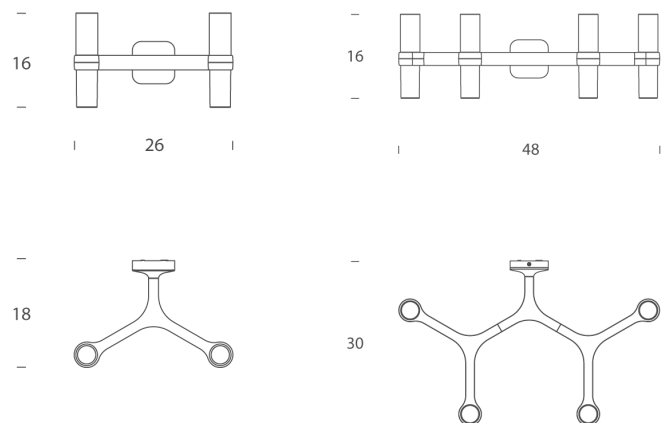

NE A/CROWN/4/BK

Crown Wall Light

by Jehs + Laub

The Crown collection by JEHS + LAUB comprises a selection of luminaires with a modular structure. Crown Wall Light is made with die-casted aluminium and sandblasted glass diffusers. Available in 2 or 4 light version and in a variety of hand polished glossy or plated finishes.

Designer	Jehs + Laub
Supplier	Nemo
Country	Italy
SKU	NE A/CROWN/4/BK
Finish	Black
Size	4 Light

Product Dimensions

Weight	1.4kg	Materials	Aluminium	Source	4 x G9 60W (Max)
Emission	diffused	IP Rating	IP20	Dimming	Dependent on globe