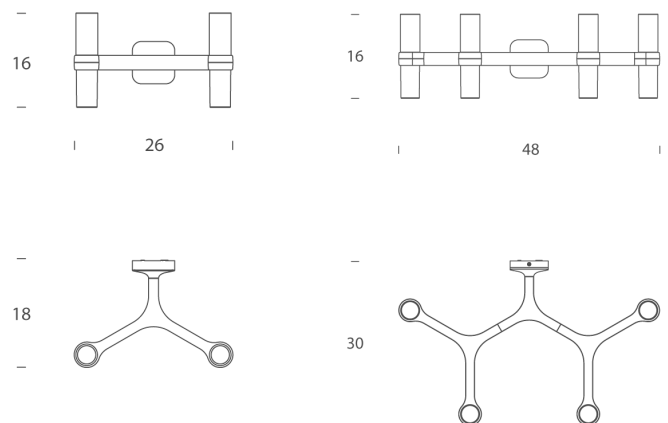

NE A/CROWN/4/BK

Crown Wall Light

by Jehs + Laub

The Crown collection by JEHS + LAUB comprises a selection of luminaires with a modular structure. Crown Wall Light is made with die-casted aluminium and sandblasted glass diffusers. Available in 2 or 4 light version and in a variety of hand polished glossy or plated finishes.

Designer	Jehs + Laub
Supplier	Nemo
Country	Italy
SKU	NE A/CROWN/4/BK
Finish	Black
Size	4 Light

Product Dimensions

Weight	1.4kg	Materials	Aluminium	Source	4 x G9 60W (Max)
Emission	diffused	IP Rating	IP20	Dimming	Dependent on globe