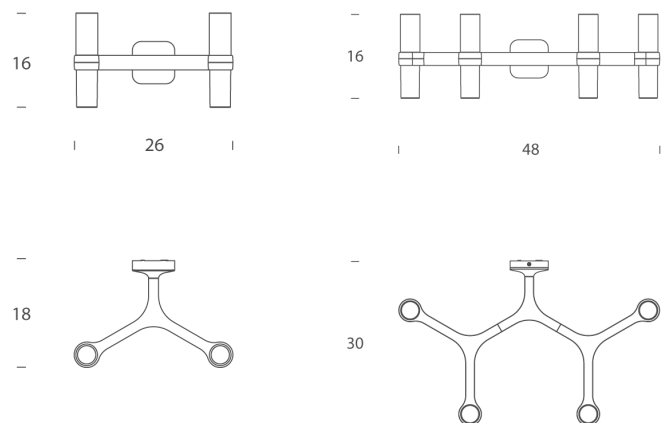

NE A/CROWN/4/GP

## Crown Wall Light

by Jehs + Laub

The Crown collection by JEHS + LAUB comprises a selection of luminaires with a modular structure. Crown Wall Light is made with die-casted aluminium and sandblasted glass diffusers. Available in 2 or 4 light version and in a variety of hand polished glossy or plated finishes.

<b>Designer</b>	Jehs + Laub
<b>Supplier</b>	Nemo
<b>Country</b>	Italy
<b>SKU</b>	NE A/CROWN/4/GP
<b>Finish</b>	Gold Plated
<b>Size</b>	4 Light

### Product Dimensions

<b>Weight</b>	1.4kg	<b>Materials</b>	Aluminium	<b>Source</b>	4 x G9 60W (Max)
<b>Emission</b>	diffused	<b>IP Rating</b>	IP20	<b>Dimming</b>	Dependent on globe