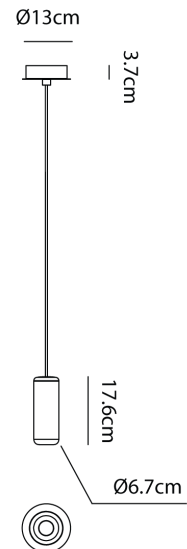

## Urban Mini Pendant - 1st Edition

by Dima Loginoff

Mini version of the Urban pendant designed by Dima Loginoff for Axolight. Made from aluminium and available in several colours and sizes. Built-in dimmable LED light source provides a diffused beam via internal reflectors. The minimalist design of the Urban makes it well suited to cluster installations. Available with surface mounted or recessed canopy. This is the first edition Urban which has been superseded by a high-efficiency LCC version (see Urban Mini Suspension Light in catalogue).

### Product Dimensions

<b>Weight</b>	0.8kg
<b>Colour Temp</b>	3000K
<b>Emission</b>	Diffused beam

<b>Materials</b>	Aluminium
<b>Output</b>	560lm
<b>IP Rating</b>	IP20

<b>Source</b>	8W LED
<b>CRI</b>	90
<b>Dimming</b>	Trailing Edge