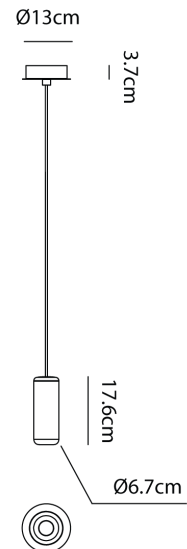

AX S/URBAN/MINI/M/WH

Urban Mini Pendant - 1st Edition

by Dima Loginoff

Mini version of the Urban pendant designed by Dima Loginoff for Axolight. Made from aluminium and available in several colours and sizes. Built-in dimmable LED light source provides a diffused beam via internal reflectors. The minimalist design of the Urban makes it well suited to cluster installations. Available with surface mounted or recessed canopy. This is the first edition Urban which has been superseded by a high-efficiency LCC version (see Urban Mini Suspension Light in catalogue).

Designer	Dima Loginoff
Supplier	Axo Light
Country	Italy
SKU	AX S/URBAN/MINI/M/WH
Finish	White

Product Dimensions

Weight	0.8kg
Colour Temp	3000K
Emission	Diffused beam

Materials	Aluminium
Output	560lm
IP Rating	IP20