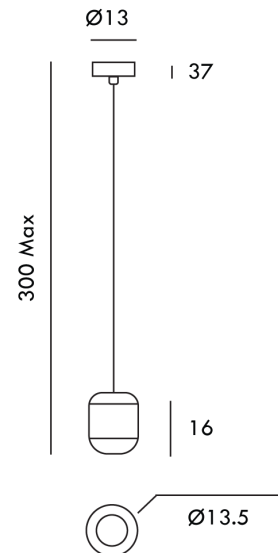

AX S/URBAN/P/WH

Urban Pendant - 1st Edition

by Dima Loginoff

The Urban Suspension Lamp (1st edition) from Axolight features an elegant minimalist design for contemporary spaces. Made from aluminium and available in several colours and sizes. A built-in dimmable LED light source provides a diffused beam via internal reflectors. Various sizes and finishes of the Urban can be combined in cluster formations to create striking feature lighting installations. Designed by Dima Loginoff. This is the first edition Urban which has been superseded by a high-efficiency LCC version (see Urban Suspension Light in catalogue).

Designer	Dima Loginoff
Supplier	Axo Light
Country	Italy
SKU	AX S/URBAN/P/WH
Option 1	White
Size	Small

Product Dimensions

Weight	1.6kg
Colour Temp	3000K
Emission	Diffused beam

Materials	Aluminium
Output	946lm
IP Rating	IP20

Source	15W LED
CRI	90
Dimming	Trailing Edge