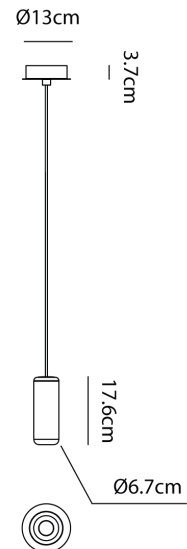

AX S/URBAN/MINI/M/3K/LCC/NICKEL

Urban Mini Pendant

by Dima Loginoff

Mini version of the Urban pendant designed by Dima Loginoff for Axolight. Made from aluminium and available in several colours and sizes. The built-in dimmable LED light source provides a diffused beam via internal reflectors. The minimalist design of the Urban makes it well-suited to cluster installations. Available with surface-mounted or recessed canopy.

Designer	Dima Loginoff
Supplier	Axo Light
Country	Italy
SKU	AX S/URBAN/MINI/M/3K/LCC/NICKEL
Finish	Nickel
Size	Medium
Version	Canopy

Product Dimensions

Materials	Aluminium	Source	6.5W LED	Colour Temp	3000K
Output	671lm	CRI	90	Emission	Diffused beam
IP Rating	IP20	Dimming	PHASE	Notes	Surface mounted canopy