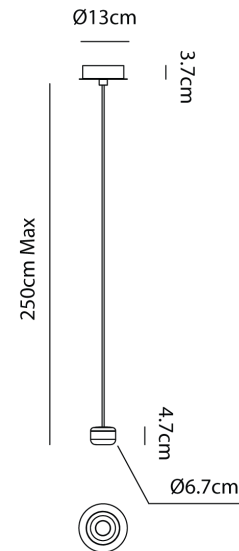

<b>Designer</b>	Dima Loginoff
<b>Supplier</b>	Axo Light
<b>Country</b>	Italy
<b>SKU</b>	AX S/URBAN/MINI/P/3K/LCC/WHITE
<b>Finish</b>	White
<b>Size</b>	Small
<b>Version</b>	Canopy

### Product Dimensions

<b>Materials</b>	Aluminium
<b>Output</b>	671lm
<b>IP Rating</b>	IP20

<b>Source</b>	6.5W LED
<b>CRI</b>	90
<b>Dimming</b>	PHASE

<b>Colour Temp</b>	3000K
<b>Emission</b>	Diffused beam
<b>Notes</b>	Surface mounted canopy