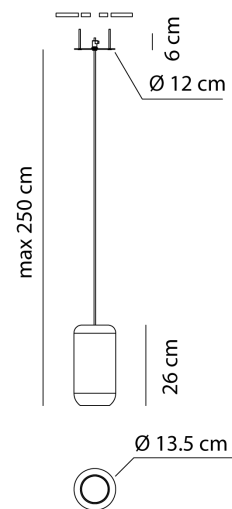

AX S/URBAN/REC/M/3K/LCC/BRONZE

Urban Suspension Lamp

by Dima Loginoff

The Urban Suspension Lamp from Axolight features an elegant minimalist design for contemporary spaces. Made from aluminium and available in several colours and sizes. A built-in dimmable LED light source provides a diffused beam via internal reflectors. Various sizes and finishes of the Urban can be combined in cluster formations to create striking feature lighting installations. Available in surface-mounted canopy or recessed version. Designed by Dima Loginoff.

Designer	Dima Loginoff
Supplier	Axo Light
Country	Italy
SKU	AX S/URBAN/REC/M/3K/LCC/BRONZE
Finish	Bronze
Size	Medium
Version	Recessed

Product Dimensions

Materials	Aluminium	Source	17.5W LED	Colour Temp	3000K
Output	2200lm	CRI	90	Emission	Diffused beam
IP Rating	IP20	Dimming	Non-Dimmable	Notes	Recessed (4.5cm cutout), Driver not supplied