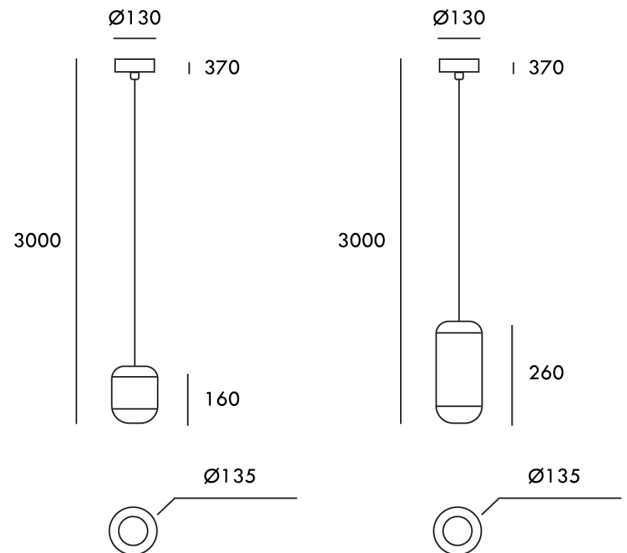

## Urban Suspension Lamp

by Dima Loginoff

The Urban Suspension Lamp from Axolight features an elegant minimalist design for contemporary spaces. Made from aluminium and available in several colours and sizes. A built-in dimmable LED light source provides a diffused beam via internal reflectors. Various sizes and finishes of the Urban can be combined in cluster formations to create striking feature lighting installations. Available in surface-mounted canopy or recessed version. Designed by Dima Loginoff.

<b>Designer</b>	Dima Loginoff
<b>Supplier</b>	Axo Light
<b>Country</b>	Italy
<b>SKU</b>	AX S/URBAN/P/3K/LCC/WHITE
<b>Finish</b>	White
<b>Size</b>	Small
<b>Version</b>	Canopy

### Product Dimensions

<b>Materials</b>	Aluminium
<b>Output</b>	2200lm
<b>IP Rating</b>	IP20

<b>Source</b>	17.5W LED
<b>CRI</b>	90
<b>Dimming</b>	PHASE

<b>Colour Temp</b>	3000K
<b>Emission</b>	Diffused beam
<b>Notes</b>	Surface mounted canopy