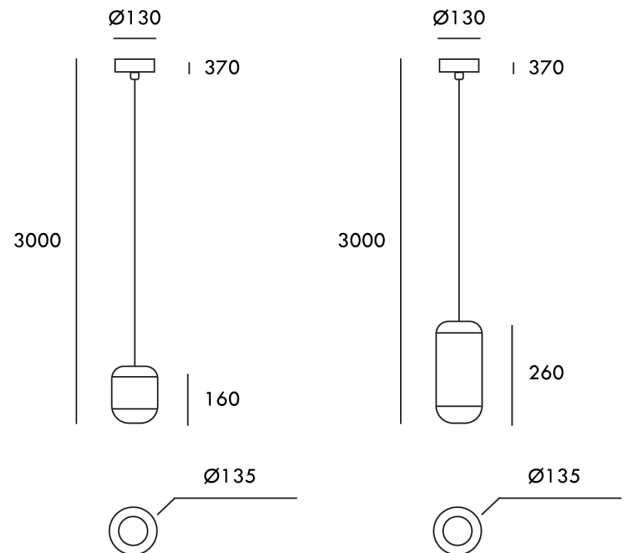

AX S/URBAN/P/3K/LCC/WHITE

Urban Suspension Lamp

by Dima Loginoff

The Urban Suspension Lamp from Axolight features an elegant minimalist design for contemporary spaces. Made from aluminium and available in several colours and sizes. A built-in dimmable LED light source provides a diffused beam via internal reflectors. Various sizes and finishes of the Urban can be combined in cluster formations to create striking feature lighting installations. Available in surface-mounted canopy or recessed version. Designed by Dima Loginoff.

Designer	Dima Loginoff
Supplier	Axo Light
Country	Italy
SKU	AX S/URBAN/P/3K/LCC/WHITE
Finish	White
Size	Small
Version	Canopy

Product Dimensions

Materials	Aluminium	Source	17.5W LED	Colour Temp	3000K
Output	2200lm	CRI	90	Emission	Diffused beam
IP Rating	IP20	Dimming	PHASE	Notes	Surface mounted canopy