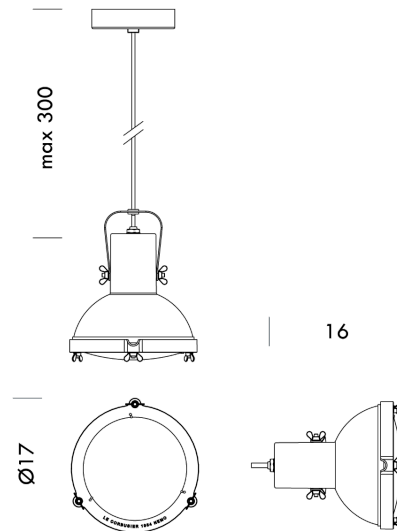

NE S/PROJECTEUR/165/IP44/MOKA

Projecteur 165 Pendant Outdoor

by Le Corbusier

Outdoor 165 adjustable version of the Projecteur 365 featuring an aluminum body coated in moka, night blue or white sand. The curved diffuser glass is sandblasted on the inner side. The clamp and canopies are painted in a matte black finish, accompanied by screws and small black chrome metal components. It offers diffused and adjustable light output and holds an IP44 rating for outdoor use. Classic design by Le Corbusier and made in Italy.

Designer	Le Corbusier
Supplier	Nemo
Country	Italy
SKU	NE S/PROJECTEUR/165/IP44/MOKA
Finish	Moka

Product Dimensions

Weight	0.8kg	Materials	Aluminium	Source	1 x E27 23W
Emission	direct, spot	IP Rating	IP44	Dimming	Dependent on globe