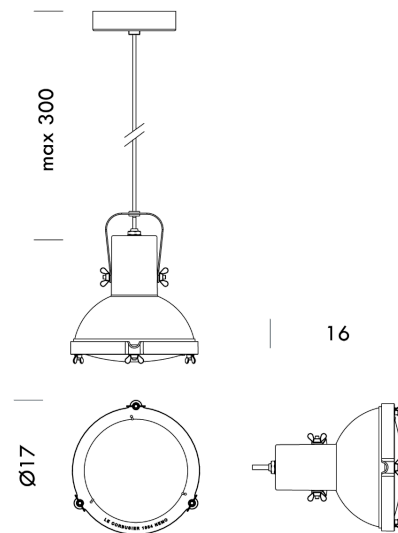

NE S/PROJECTEUR/165/IP44/MOKA

Projecteur 165 Pendant Outdoor

by Le Corbusier

Outdoor 165 adjustable version of the Projecteur 365 featuring an aluminum body coated in moka, night blue or white sand. The curved diffuser glass is sandblasted on the inner side. The clamp and canopies are painted in a matte black finish, accompanied by screws and small black chrome metal components. It offers diffused and adjustable light output and holds an IP44 rating for outdoor use. Classic design by Le Corbusier and made in Italy.

Designer	Le Corbusier
Supplier	Nemo
Country	Italy
SKU	NE S/PROJECTEUR/165/IP44/MOKA
Finish	Moka

Product Dimensions

Weight	0.8kg	Materials	Aluminium	Source	1 x E27 23W
Emission	direct, spot	IP Rating	IP44	Dimming	Dependent on globe