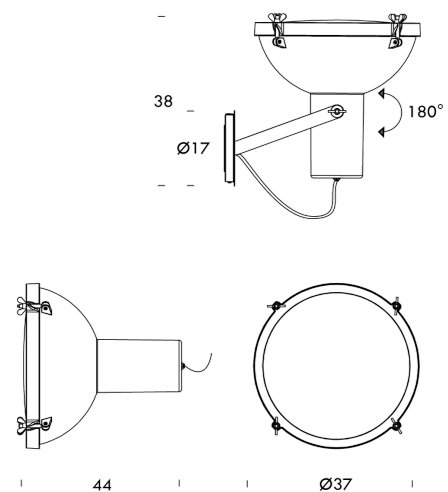

NE A/PROJECTEUR/365/IP54/WHITE SAND

Projecteur 365 Ceiling/Wall Outdoor

by Le Corbusier

Outdoor version of the Projecteur 365 wall/ceiling lamp. The Projecteur of Le Corbusier was designed for the Chandigarh High Court, India, in 1954. Aluminium body painted in night blue, white sand or moka. Diffuser glass curved and sandblasted in the inner part. Painted body, base and canopies. Screws and small metal parts black chromed. Rated IP54 for exterior applications.

Designer	Le Corbusier
Supplier	Nemo
Country	Italy
SKU	NE A/PROJECTEUR/365/IP54/WHITE SAND
Finish	White Sand

Product Dimensions

Weight	5.5kg	Materials	Aluminium + Glass	Source	1 x E27 60W
Emission	direct, spot	IP Rating	IP54	Dimming	Dependent on globe
Notes	Orientable				