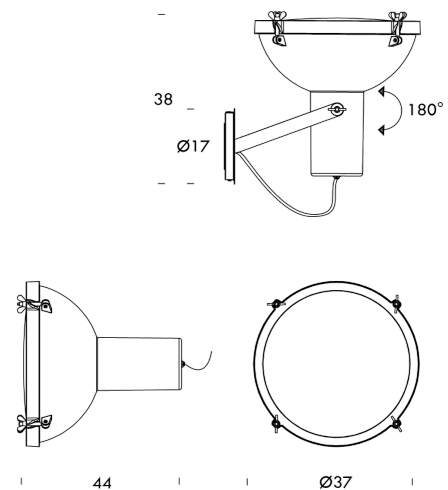

NE A/PROJECTEUR/365/IP54/NIGHT BLUE

Projecteur 365 Ceiling/Wall Outdoor

by Le Corbusier

Outdoor version of the Projecteur 365 wall/ceiling lamp. The Projecteur of Le Corbusier was designed for the Chandigarh High Court, India, in 1954. Aluminium body painted in night blue, white sand or moka. Diffuser glass curved and sandblasted in the inner part. Painted body, base and canopies. Screws and small metal parts black chromed. Rated IP54 for exterior applications.

Designer	Le Corbusier
Supplier	Nemo
Country	Italy
SKU	NE A/PROJECTEUR/365/IP54/NIGHT BLUE
Finish	Night Blue

Product Dimensions

Weight	5.5kg	Materials	Aluminium + Glass	Source	1 x E27 60W
Emission	direct, spot	IP Rating	IP54	Dimming	Dependent on globe
Notes	Orientable				