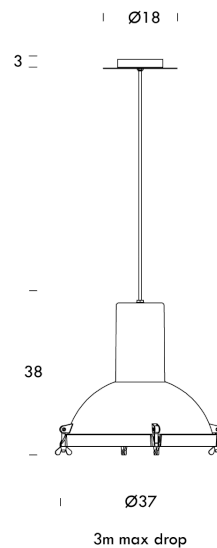

NE S/PROJECTEUR/365/IP54/MOKA

Projecteur 365 Pendant Outdoor

by Le Corbusier

Outdoor version of the Projecteur 365 pendant. The Projecteur of Le Corbusier was designed for the Chandigarh High Court, India, in 1954. Aluminium body painted in night blue, white sand or moka. Diffuser glass curved and sandblasted in the inner part. Painted body, base and canopies. Screws and small metal parts black chromed. Rated IP54 for exterior applications.

Designer	Le Corbusier
Supplier	Nemo
Country	Italy
SKU	NE S/PROJECTEUR/365/IP54/MOKA
Finish	Moka

Product Dimensions

Weight	5.5kg
Emission	direct, spot

Materials	Aluminium
IP Rating	IP54

Source	1 x E27 60W
Dimming	Dependent on globe