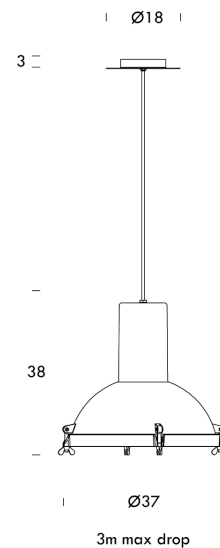

NE S/PROJECTEUR/365/IP54/WHITE SAND

Projecteur 365 Pendant Outdoor

by Le Corbusier

Outdoor version of the Projecteur 365 pendant. The Projecteur of Le Corbusier was designed for the Chandigarh High Court, India, in 1954. Aluminium body painted in night blue, white sand or moka. Diffuser glass curved and sandblasted in the inner part. Painted body, base and canopies. Screws and small metal parts black chromed. Rated IP54 for exterior applications.

Designer	Le Corbusier
Supplier	Nemo
Country	Italy
SKU	NE S/PROJECTEUR/365/IP54/WHITE SAND
Finish	White Sand

Product Dimensions

Weight	5.5kg	Materials	Aluminium	Source	1 x E27 60W
Emission	direct, spot	IP Rating	IP54	Dimming	Dependent on globe