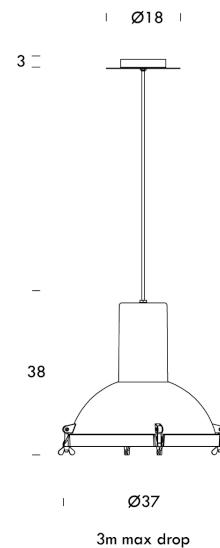

NE S/PROJECTEUR/365/IP54/WHITE SAND

Projecteur 365 Pendant Outdoor

by Le Corbusier

Outdoor version of the Projecteur 365 pendant. The Projecteur of Le Corbusier was designed for the Chandigarh High Court, India, in 1954. Aluminium body painted in night blue, white sand or moka. Diffuser glass curved and sandblasted in the inner part. Painted body, base and canopies. Screws and small metal parts black chromed. Rated IP54 for exterior applications.

Designer	Le Corbusier
Supplier	Nemo
Country	Italy
SKU	NE S/PROJECTEUR/365/IP54/WHITE SAND
Finish	White Sand

Product Dimensions

Weight	5.5kg
Emission	direct, spot

Materials	Aluminium
IP Rating	IP54

Source	1 x E27 60W
Dimming	Dependent on globe