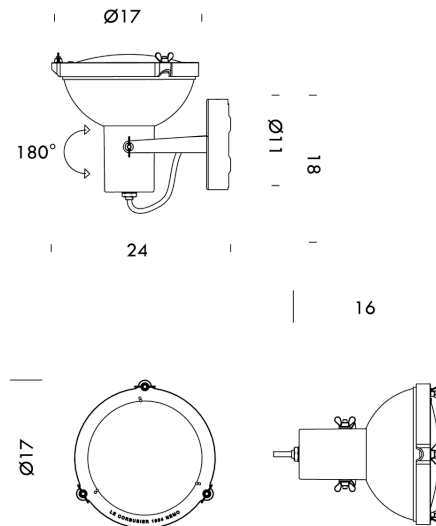

NE A/PROJECTEUR/165/IP44/NIGHT BLUE

Projecteur 165 Ceiling/Wall Outdoor

by Le Corbusier

Outdoor 165 adjustable version of the Projecteur 365 featuring an aluminum body coated in moka, night blue or white sand. The curved diffuser glass is sandblasted on the inner side. The clamp and canopies are painted in a matte black finish, accompanied by screws and small black chrome metal components. It offers diffused and adjustable light output and holds an IP44 rating for outdoor use. Classic design by Le Corbusier and made in Italy.

Designer	Le Corbusier
Supplier	Nemo
Country	Italy
SKU	NE A/PROJECTEUR/165/IP44/NIGHT BLUE
Finish	Night Blue

Product Dimensions

Weight	0.8kg
Emission	direct, spot
Notes	Orientable

Materials	Aluminium
IP Rating	IP44