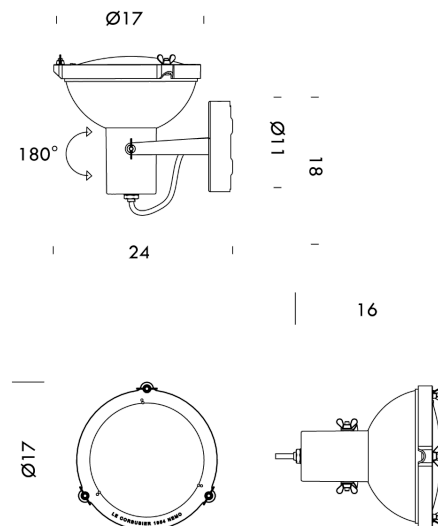

NE A/PROJECTEUR/165/IP44/MOKA

Projecteur 165 Ceiling/Wall Outdoor

by Le Corbusier

Outdoor 165 adjustable version of the Projecteur 365 featuring an aluminum body coated in moka, night blue or white sand. The curved diffuser glass is sandblasted on the inner side. The clamp and canopies are painted in a matte black finish, accompanied by screws and small black chrome metal components. It offers diffused and adjustable light output and holds an IP44 rating for outdoor use. Classic design by Le Corbusier and made in Italy.

Designer	Le Corbusier
Supplier	Nemo
Country	Italy
SKU	NE A/PROJECTEUR/165/IP44/MOKA
Finish	Moka

Product Dimensions

Weight	0.8kg
Emission	direct, spot
Notes	Orientable

Materials	Aluminium
IP Rating	IP44

Source	1 x E27 23W
Dimming	Dependent on globe