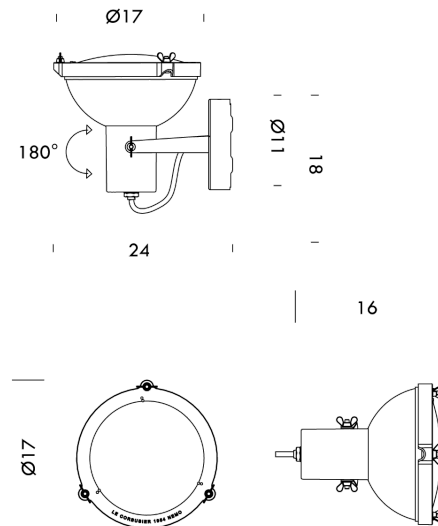

NE A/PROJECTEUR/165/IP44/MOKA

Projecteur 165 Ceiling/Wall Outdoor

by Le Corbusier

Outdoor 165 adjustable version of the Projecteur 365 featuring an aluminum body coated in moka, night blue or white sand. The curved diffuser glass is sandblasted on the inner side. The clamp and canopies are painted in a matte black finish, accompanied by screws and small black chrome metal components. It offers diffused and adjustable light output and holds an IP44 rating for outdoor use. Classic design by Le Corbusier and made in Italy.

Designer	Le Corbusier
Supplier	Nemo
Country	Italy
SKU	NE A/PROJECTEUR/165/IP44/MOKA
Finish	Moka

Product Dimensions

Weight	0.8kg
Emission	direct, spot
Notes	Orientable

Materials	Aluminium
IP Rating	IP44

Source	1 x E27 23W
Dimming	Dependent on globe