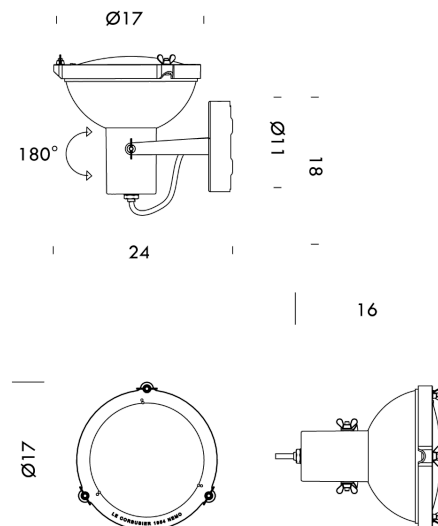

## Projecteur 165 Ceiling/Wall Outdoor

by Le Corbusier

Outdoor 165 adjustable version of the Projecteur 365 featuring an aluminum body coated in moka, night blue or white sand. The curved diffuser glass is sandblasted on the inner side. The clamp and canopies are painted in a matte black finish, accompanied by screws and small black chrome metal components. It offers diffused and adjustable light output and holds an IP44 rating for outdoor use. Classic design by Le Corbusier and made in Italy.

### Product Dimensions

<b>Weight</b>	0.8kg	<b>Materials</b>	Aluminium	<b>Source</b>	1 x E27 23W
<b>Emission</b>	direct, spot	<b>IP Rating</b>	IP44	<b>Dimming</b>	Dependent on globe
<b>Notes</b>	Orientable				