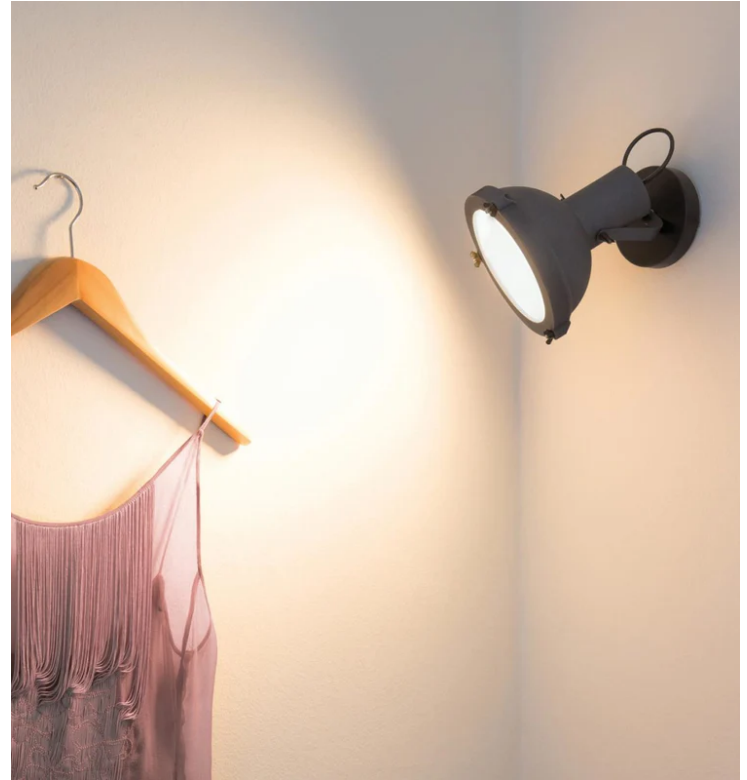

NE A/PROJECTEUR/165/IP44/WHITE SAND

## Projecteur 165 Ceiling/Wall Outdoor

by Le Corbusier

Outdoor 165 adjustable version of the Projecteur 365 featuring an aluminum body coated in moka, night blue or white sand. The curved diffuser glass is sandblasted on the inner side. The clamp and canopies are painted in a matte black finish, accompanied by screws and small black chrome metal components. It offers diffused and adjustable light output and holds an IP44 rating for outdoor use. Classic design by Le Corbusier and made in Italy.